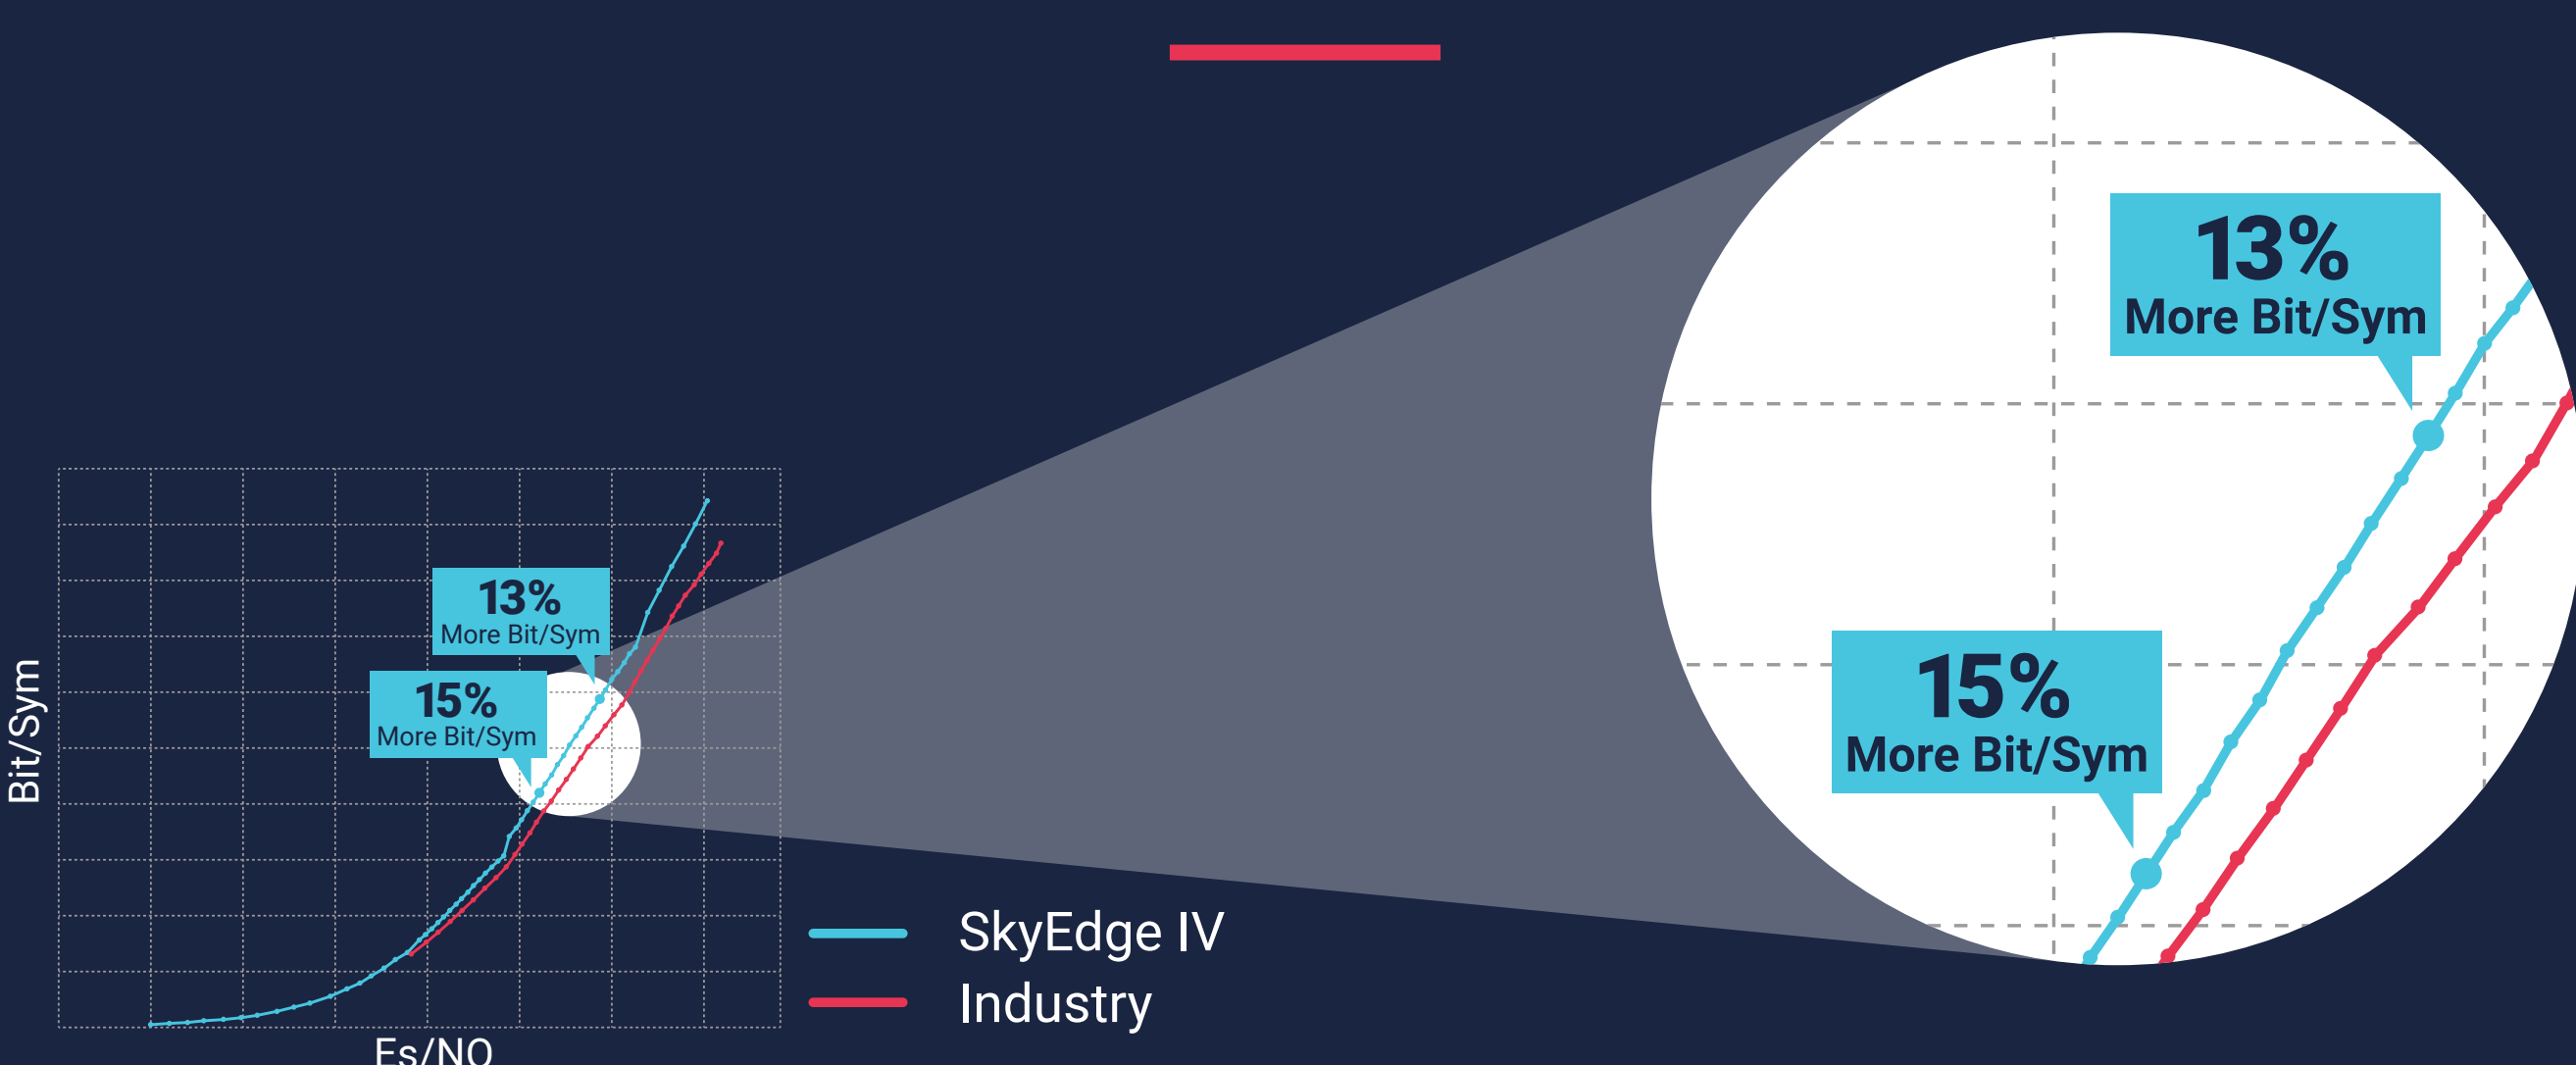

SkyEdge IV Elastix-Access: REVOLUTIONIZING RETURN TECHNOLOGY

Gilat's Elastix-Access is pushing the limits of return technology, delivering leaps and bounds above our competitors in performance and efficiency

ELASTIX-ACCESS SAVES **15%** MORE OF THE SPACE SEGMENT UNDER COMPARABLE CONDITIONS

XDC (ELASTIX DENSE CODING) IS **15%** SUPERIOR TO STANDARD LDPC

RETURN SPEEDS OF 750 MBPS (250MSPS CHANNEL), ENABLED BY INDUSTRY'S WIDEST 500MSPS MULTI-CHANNEL RECEIVER, ARE

2X FASTER
THAN COMPETITION

OPTIMIZED SHARED BANDWIDTH FOR

ELASTIX-SCPC & REAL-TDMA

XDC (ELASTIX DENSE CODING) ADAPTS TO ANY APPLICATION TYPE WITH THE WIDEST DYNAMIC OPERATION RANGE FROM **-15dB TO +15dB** WITH 0.6dB RESOLUTION