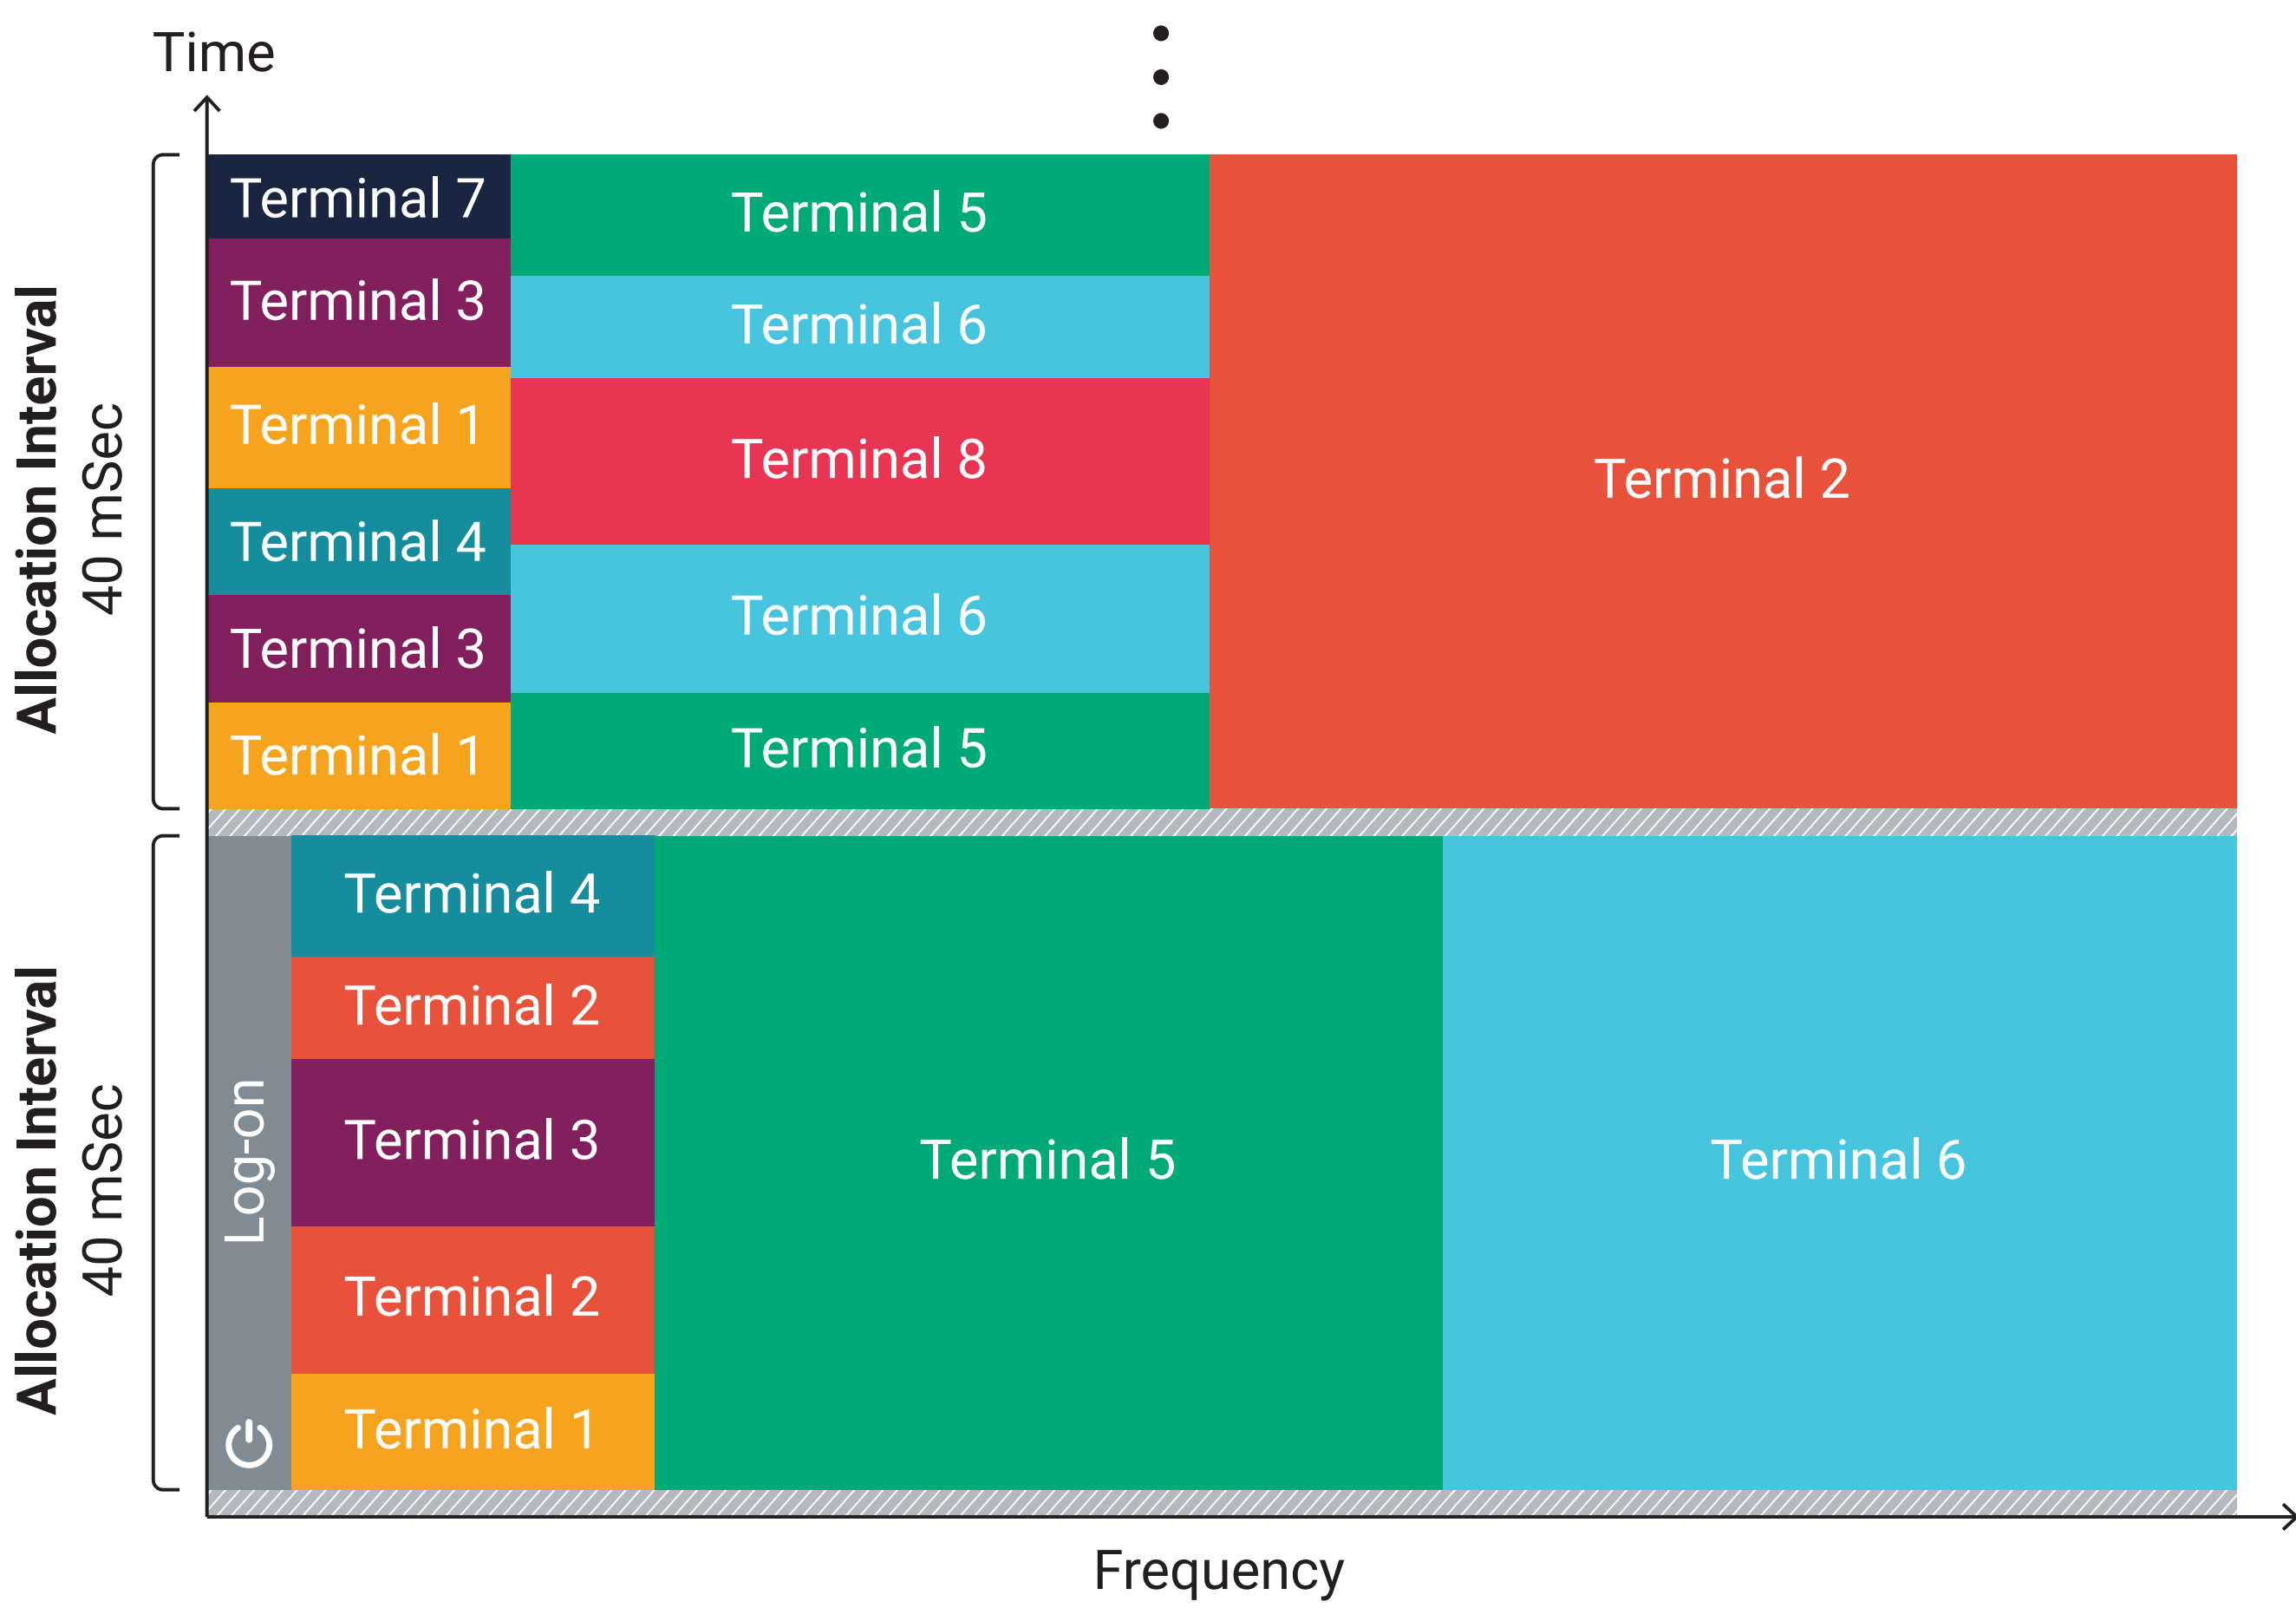

ELASTIX-ACCESS SAVES **15%** MORE OF THE SPACE SEGMENT UNDER COMPARABLE CONDITIONS

XDC (ELASTIX DENSE CODING) IS **15%** SUPERIOR TO STANDARD LDPC

RETURN SPEEDS OF 750 MBPS (250MSPS CHANNEL), ENABLED BY INDUSTRY'S WIDEST 500MSPS MULTI-CHANNEL RECEIVER, ARE

2X FASTER
THAN COMPETITION

OPTIMIZED SHARED BANDWIDTH FOR

ELASTIX-SCPC & REAL-TDMA

XDC (ELASTIX DENSE CODING) ADAPTS TO ANY APPLICATION TYPE WITH THE WIDEST DYNAMIC OPERATION RANGE FROM **-15dB TO +15dB** WITH 0.6dB RESOLUTION