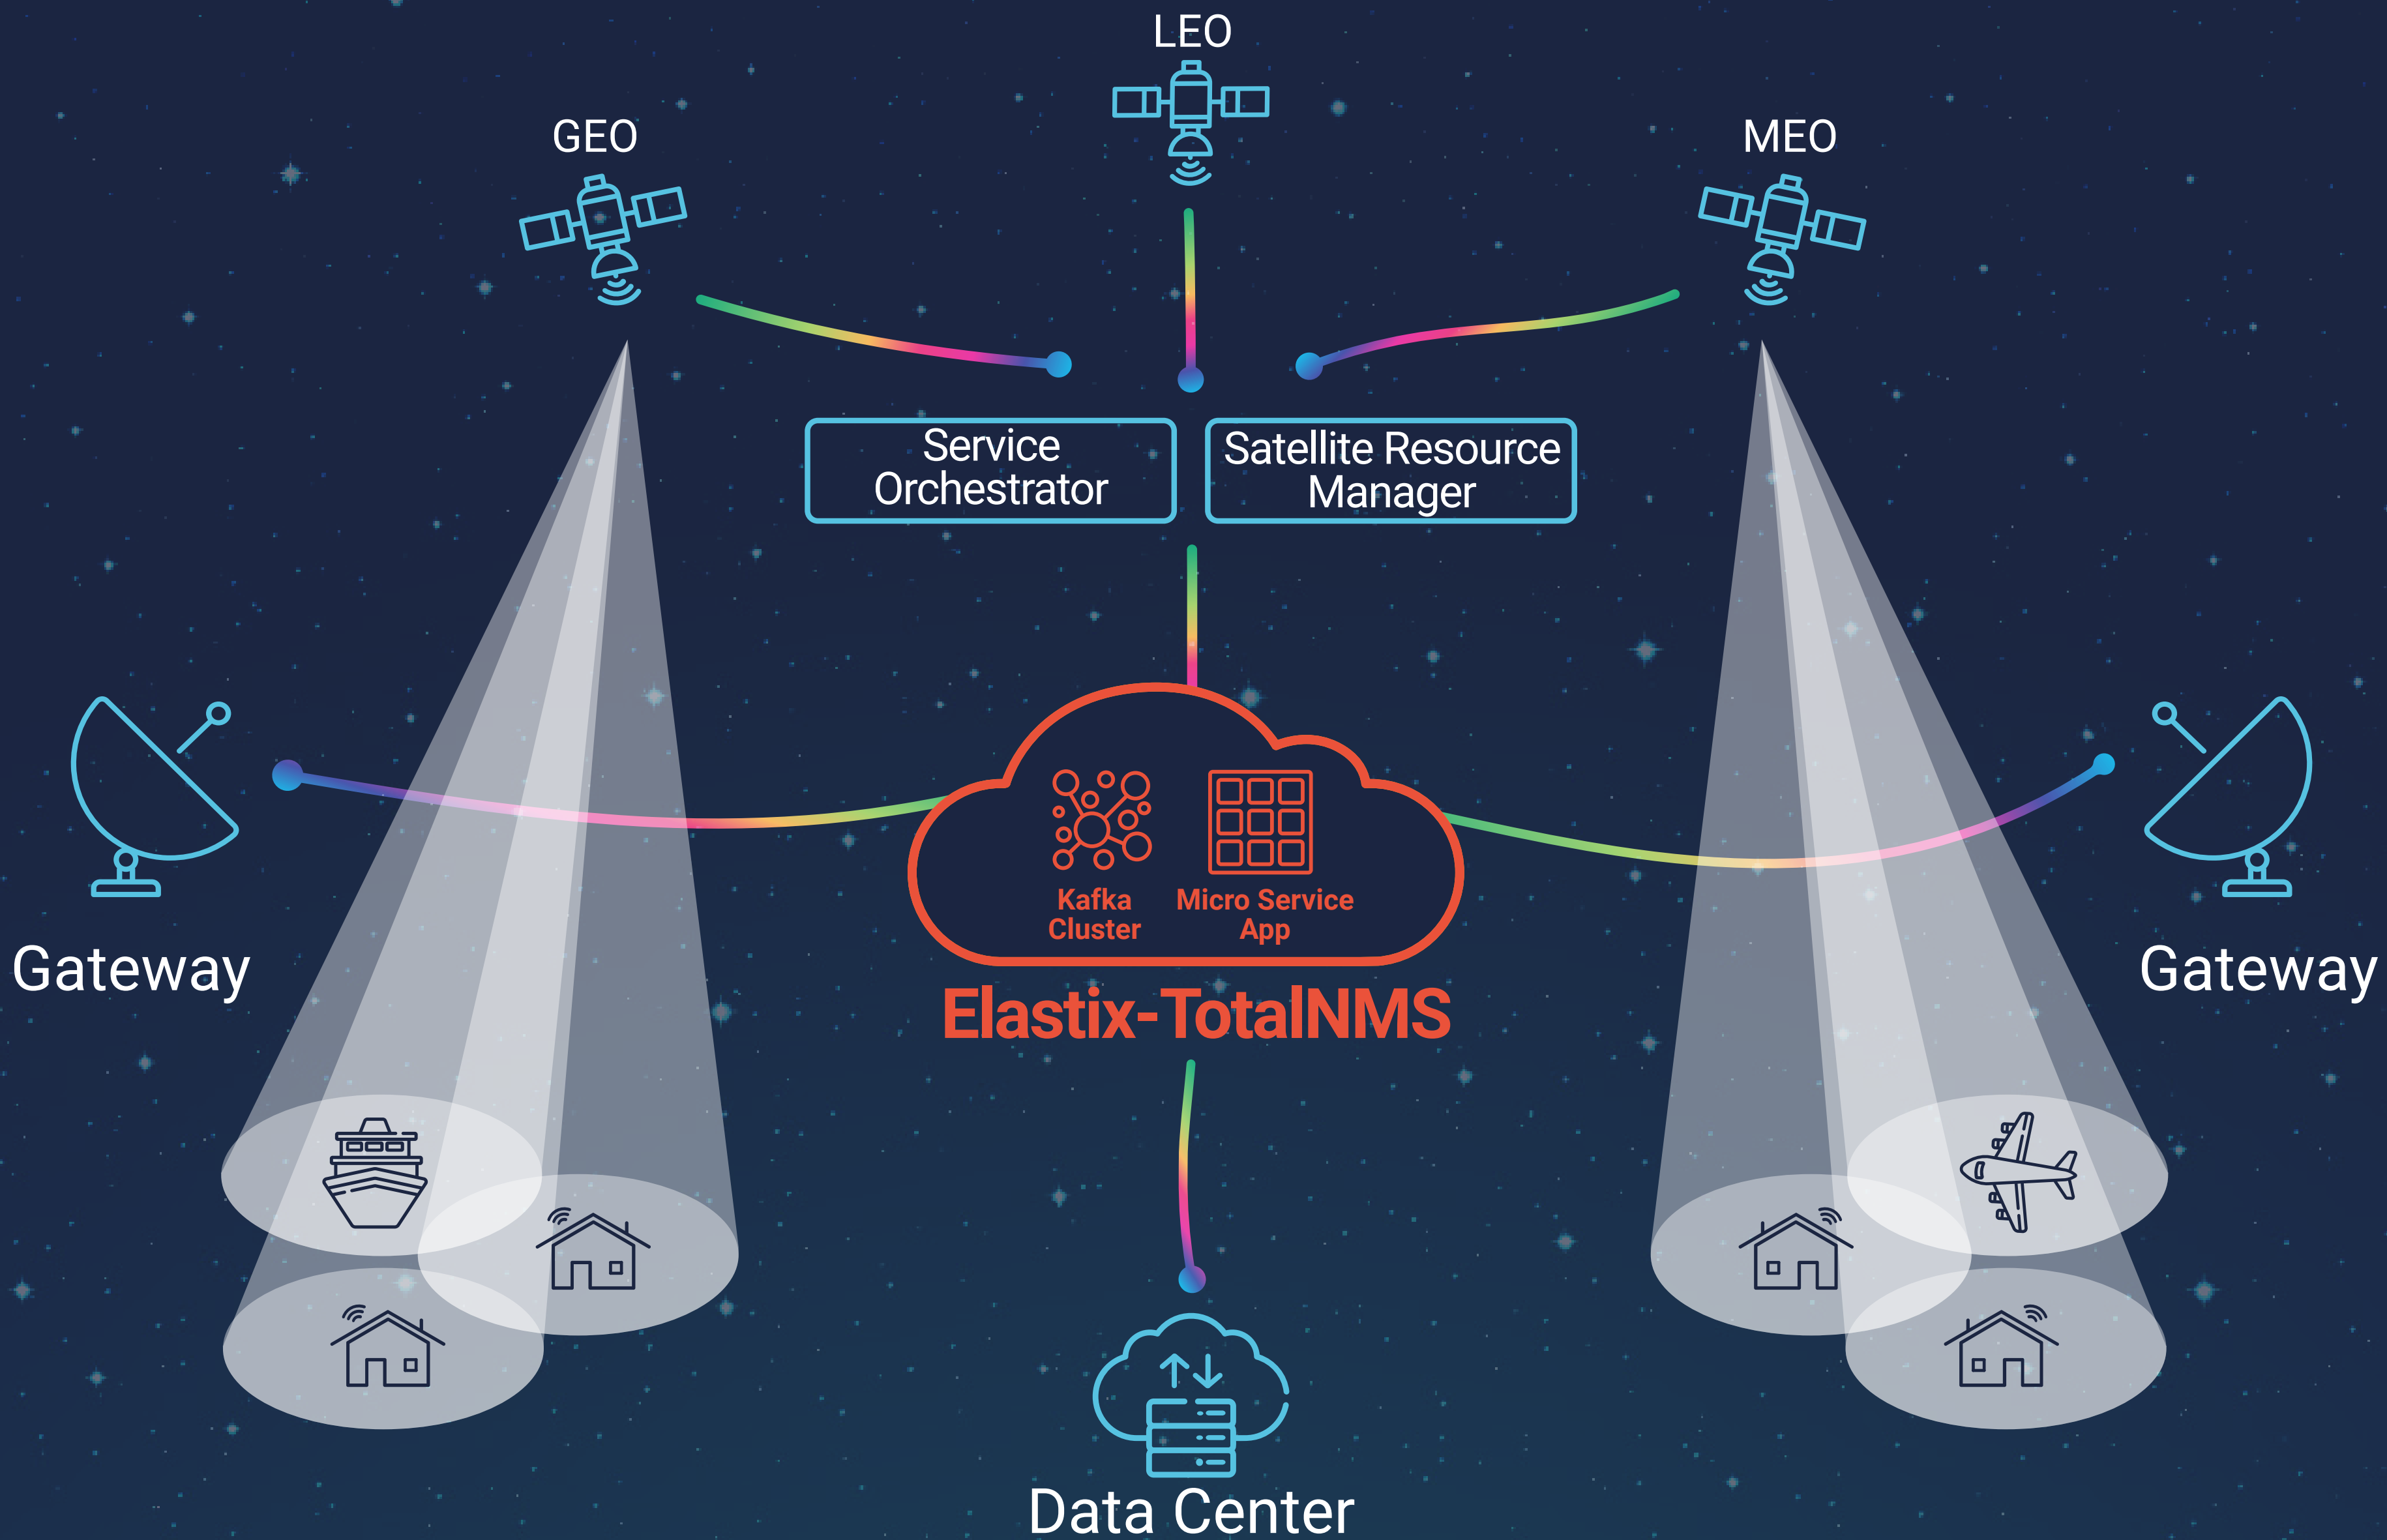

# elastix- TOTALNMS

Pioneering Network Management  
for Ground-Space Harmony

# Smart management of multi-orbit networks and software-defined satellites

# Integrates with Satellite Resource Managers (SRM) and service orchestrators, utilizing standard REST interface and Kafka Big Data Streams

# High scalability and availability with a cloud-native microservices-based Kubernetes architecture