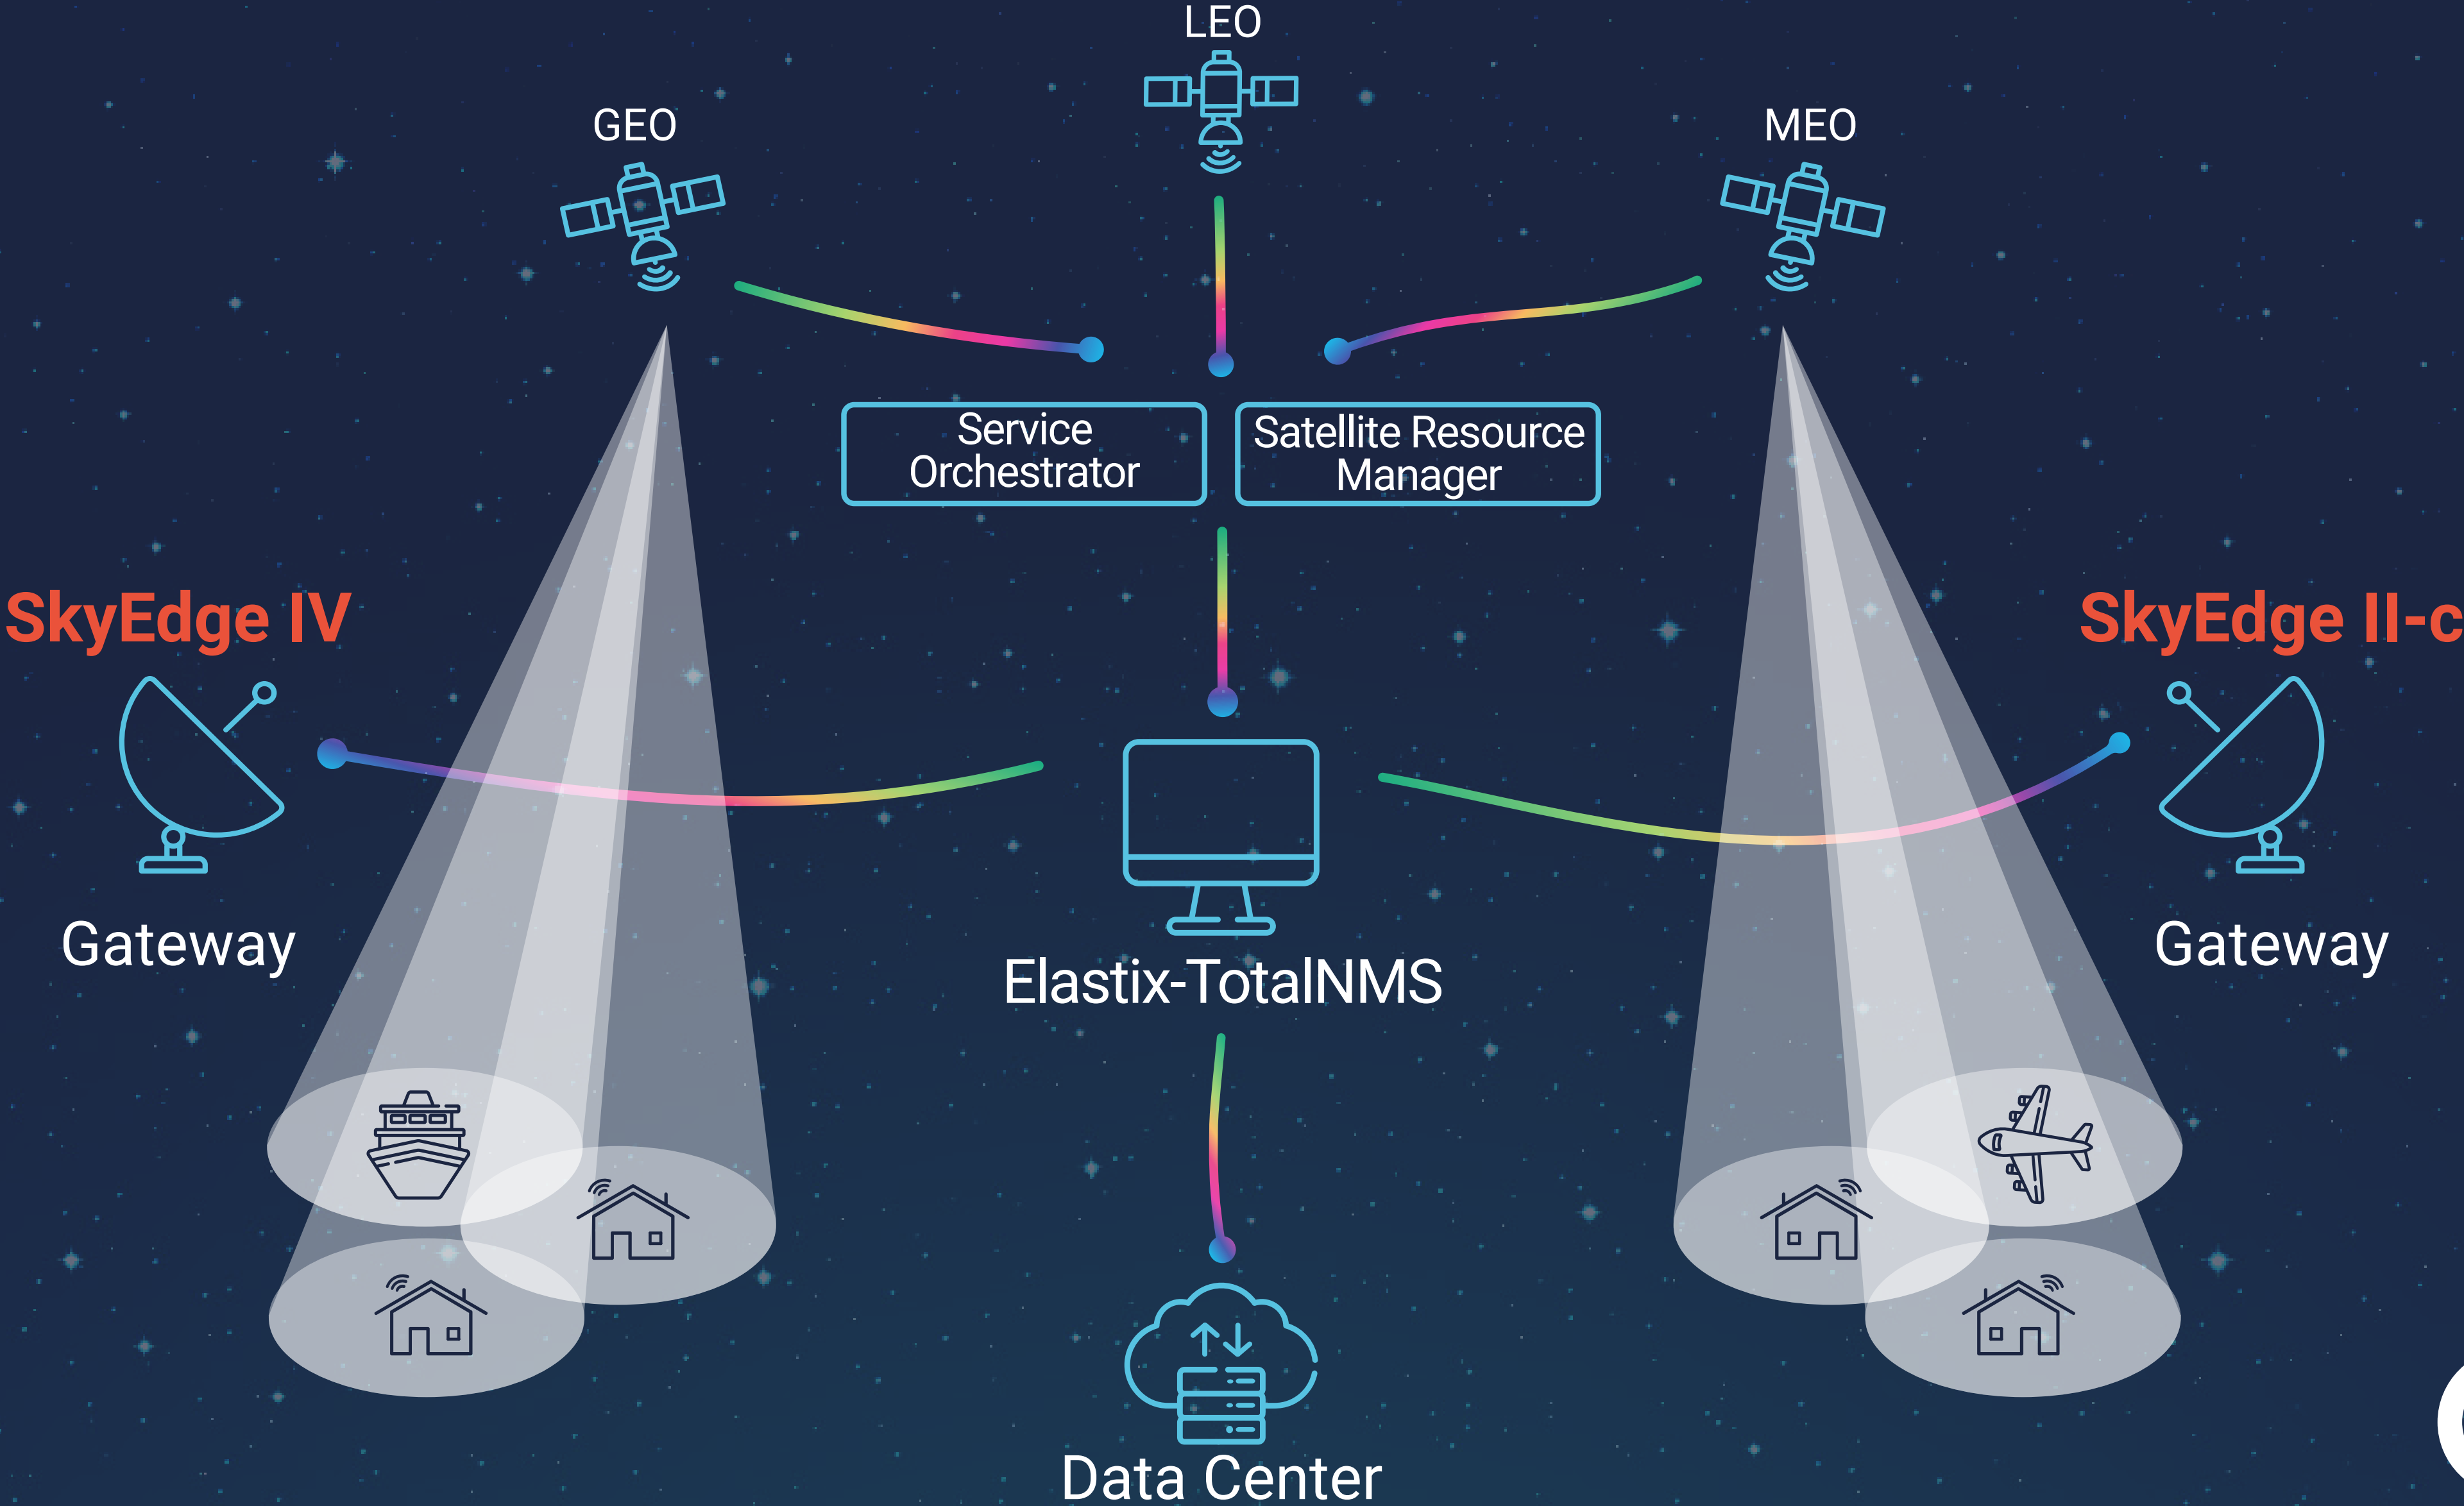

Concurrent operation with SkyEdge IV and SkyEdge II-c deployments