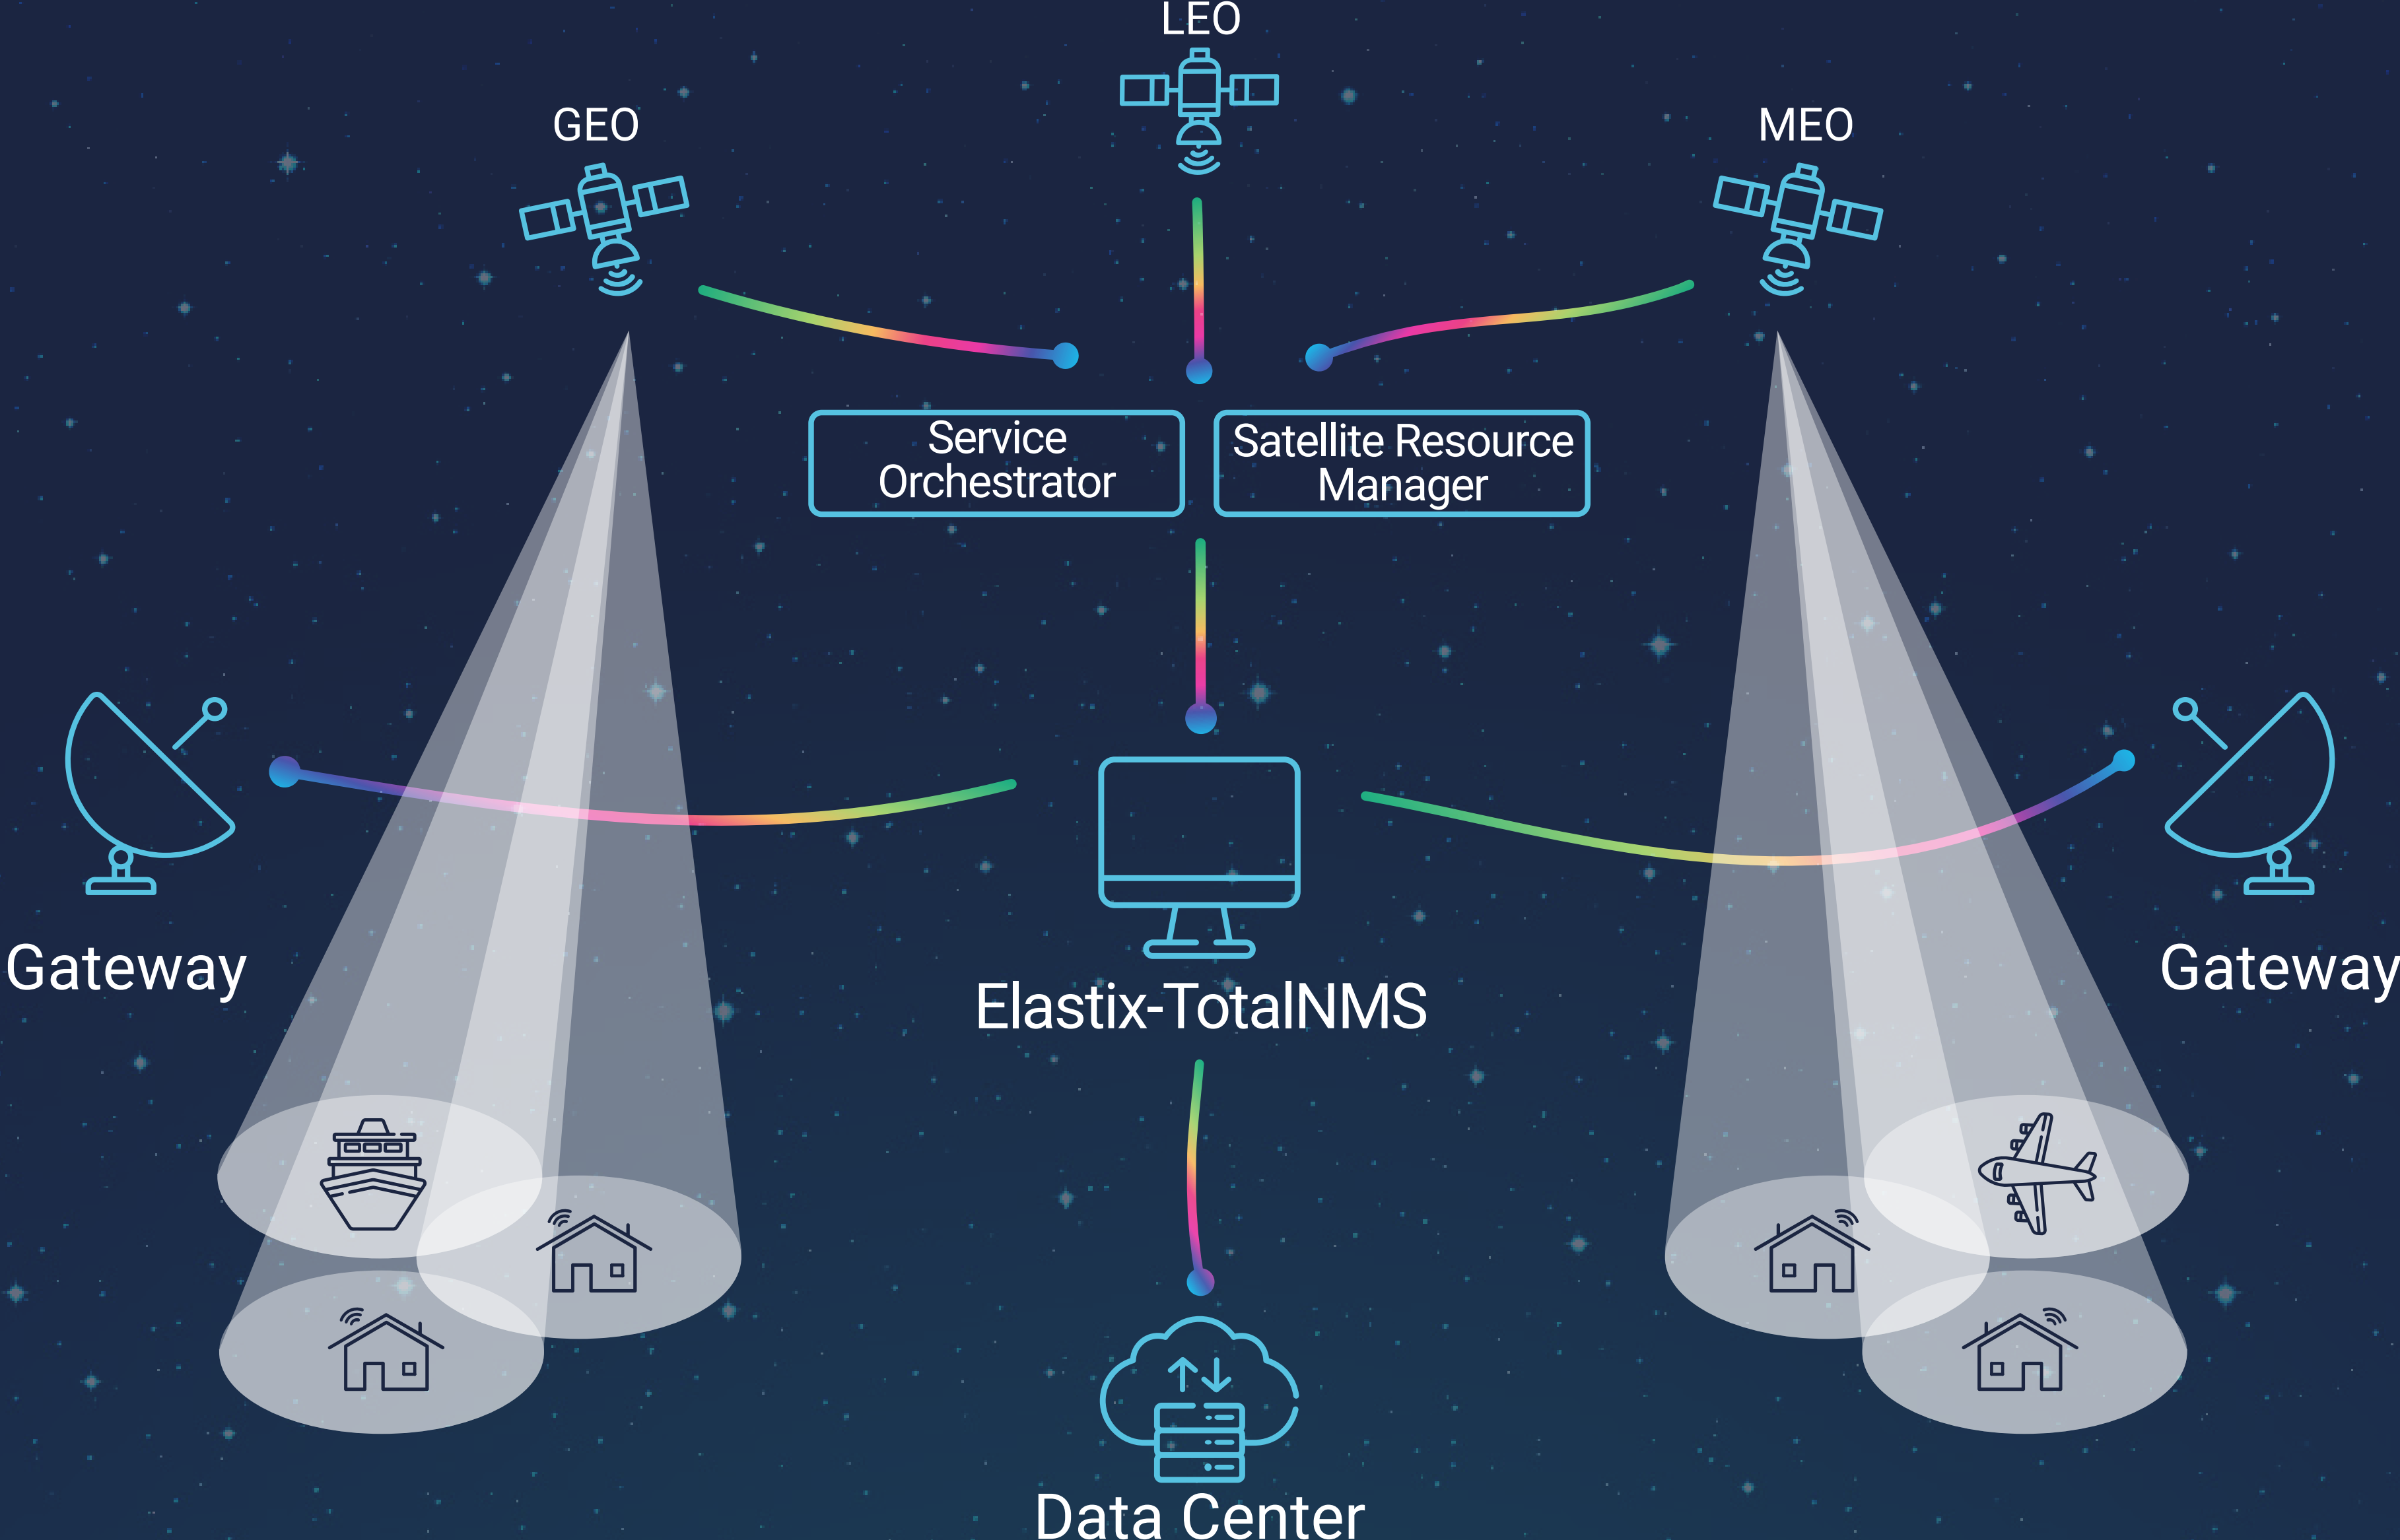

# elastix- TOTALNMS

Pioneering Network Management  
for Ground-Space Harmony

# Smart management of multi-orbit networks and software-defined satellites

# Integrates with Satellite Resource Managers (SRM) and service orchestrators, utilizing standard REST interface and Kafka Big Data Streams

# Seamless and quick multi-orbit, beam and satellite handover