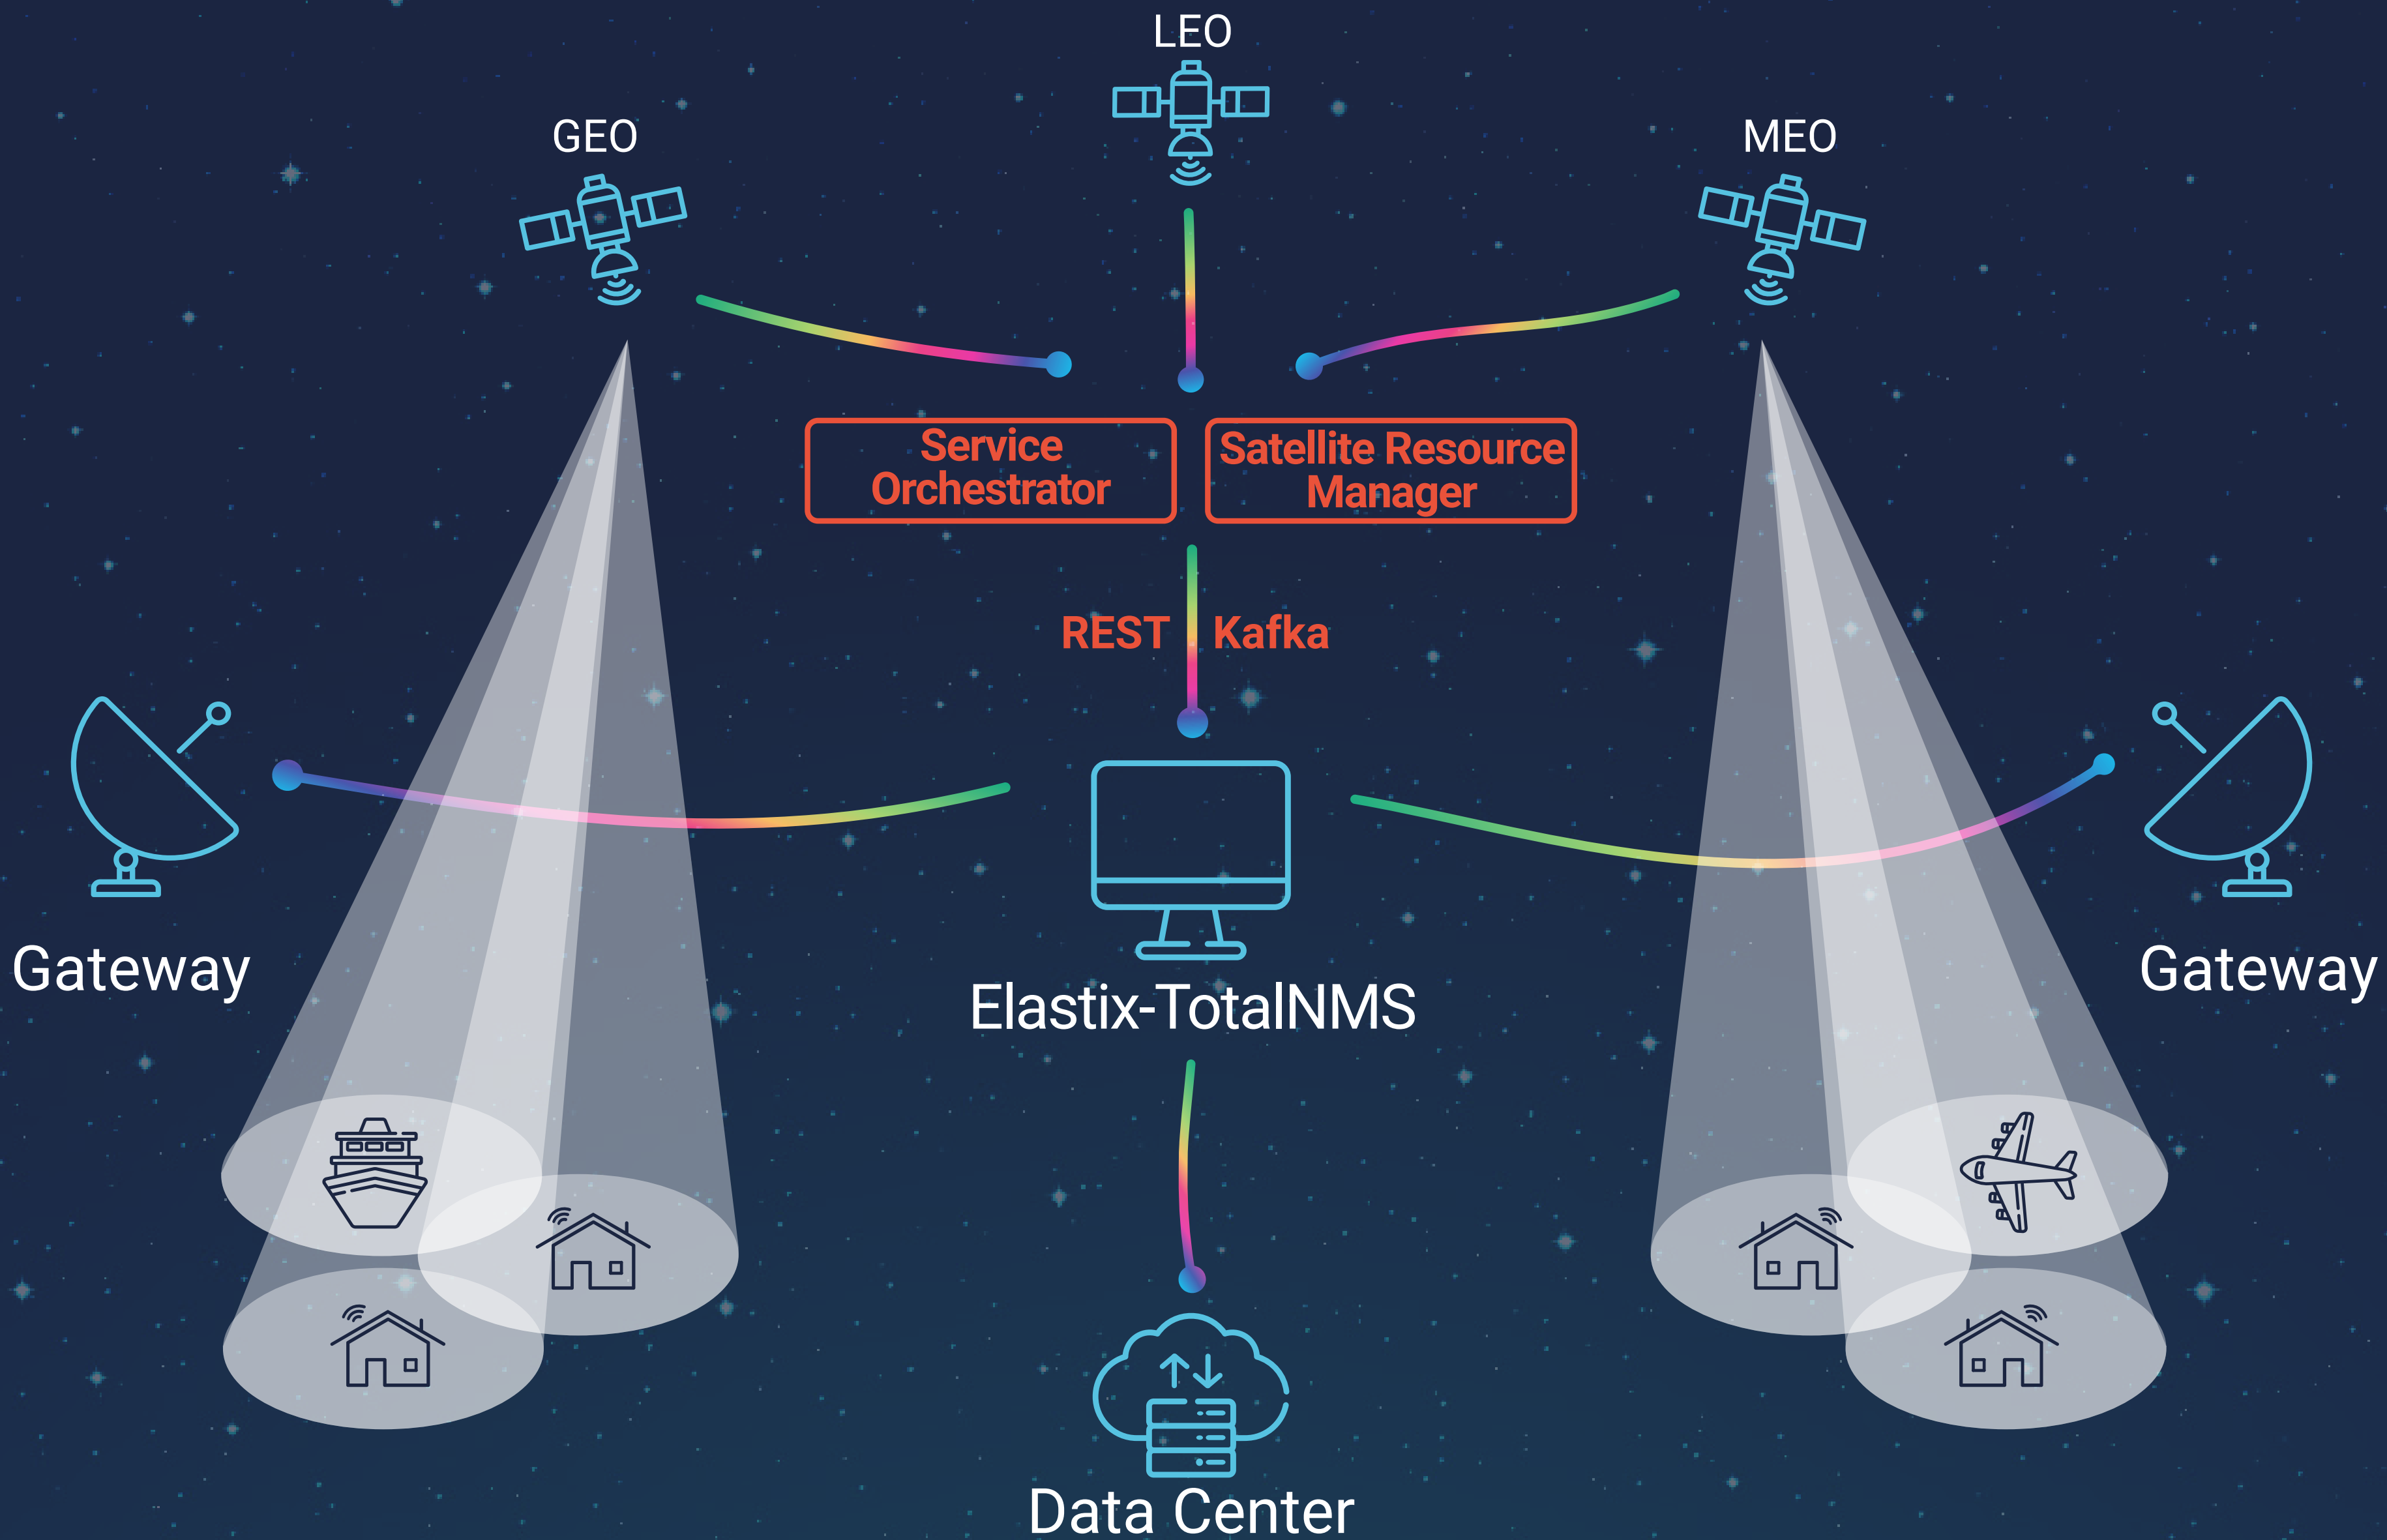

# elastix- TOTALNMS

Pioneering Network Management  
for Ground-Space Harmony

# Smart management of multi-orbit networks and software-defined satellites

# Integrates with Satellite Resource Managers (SRM) and service orchestrators, utilizing standard REST interface and Kafka Big Data Streams

# Seamless and quick multi-orbit, beam and satellite handover