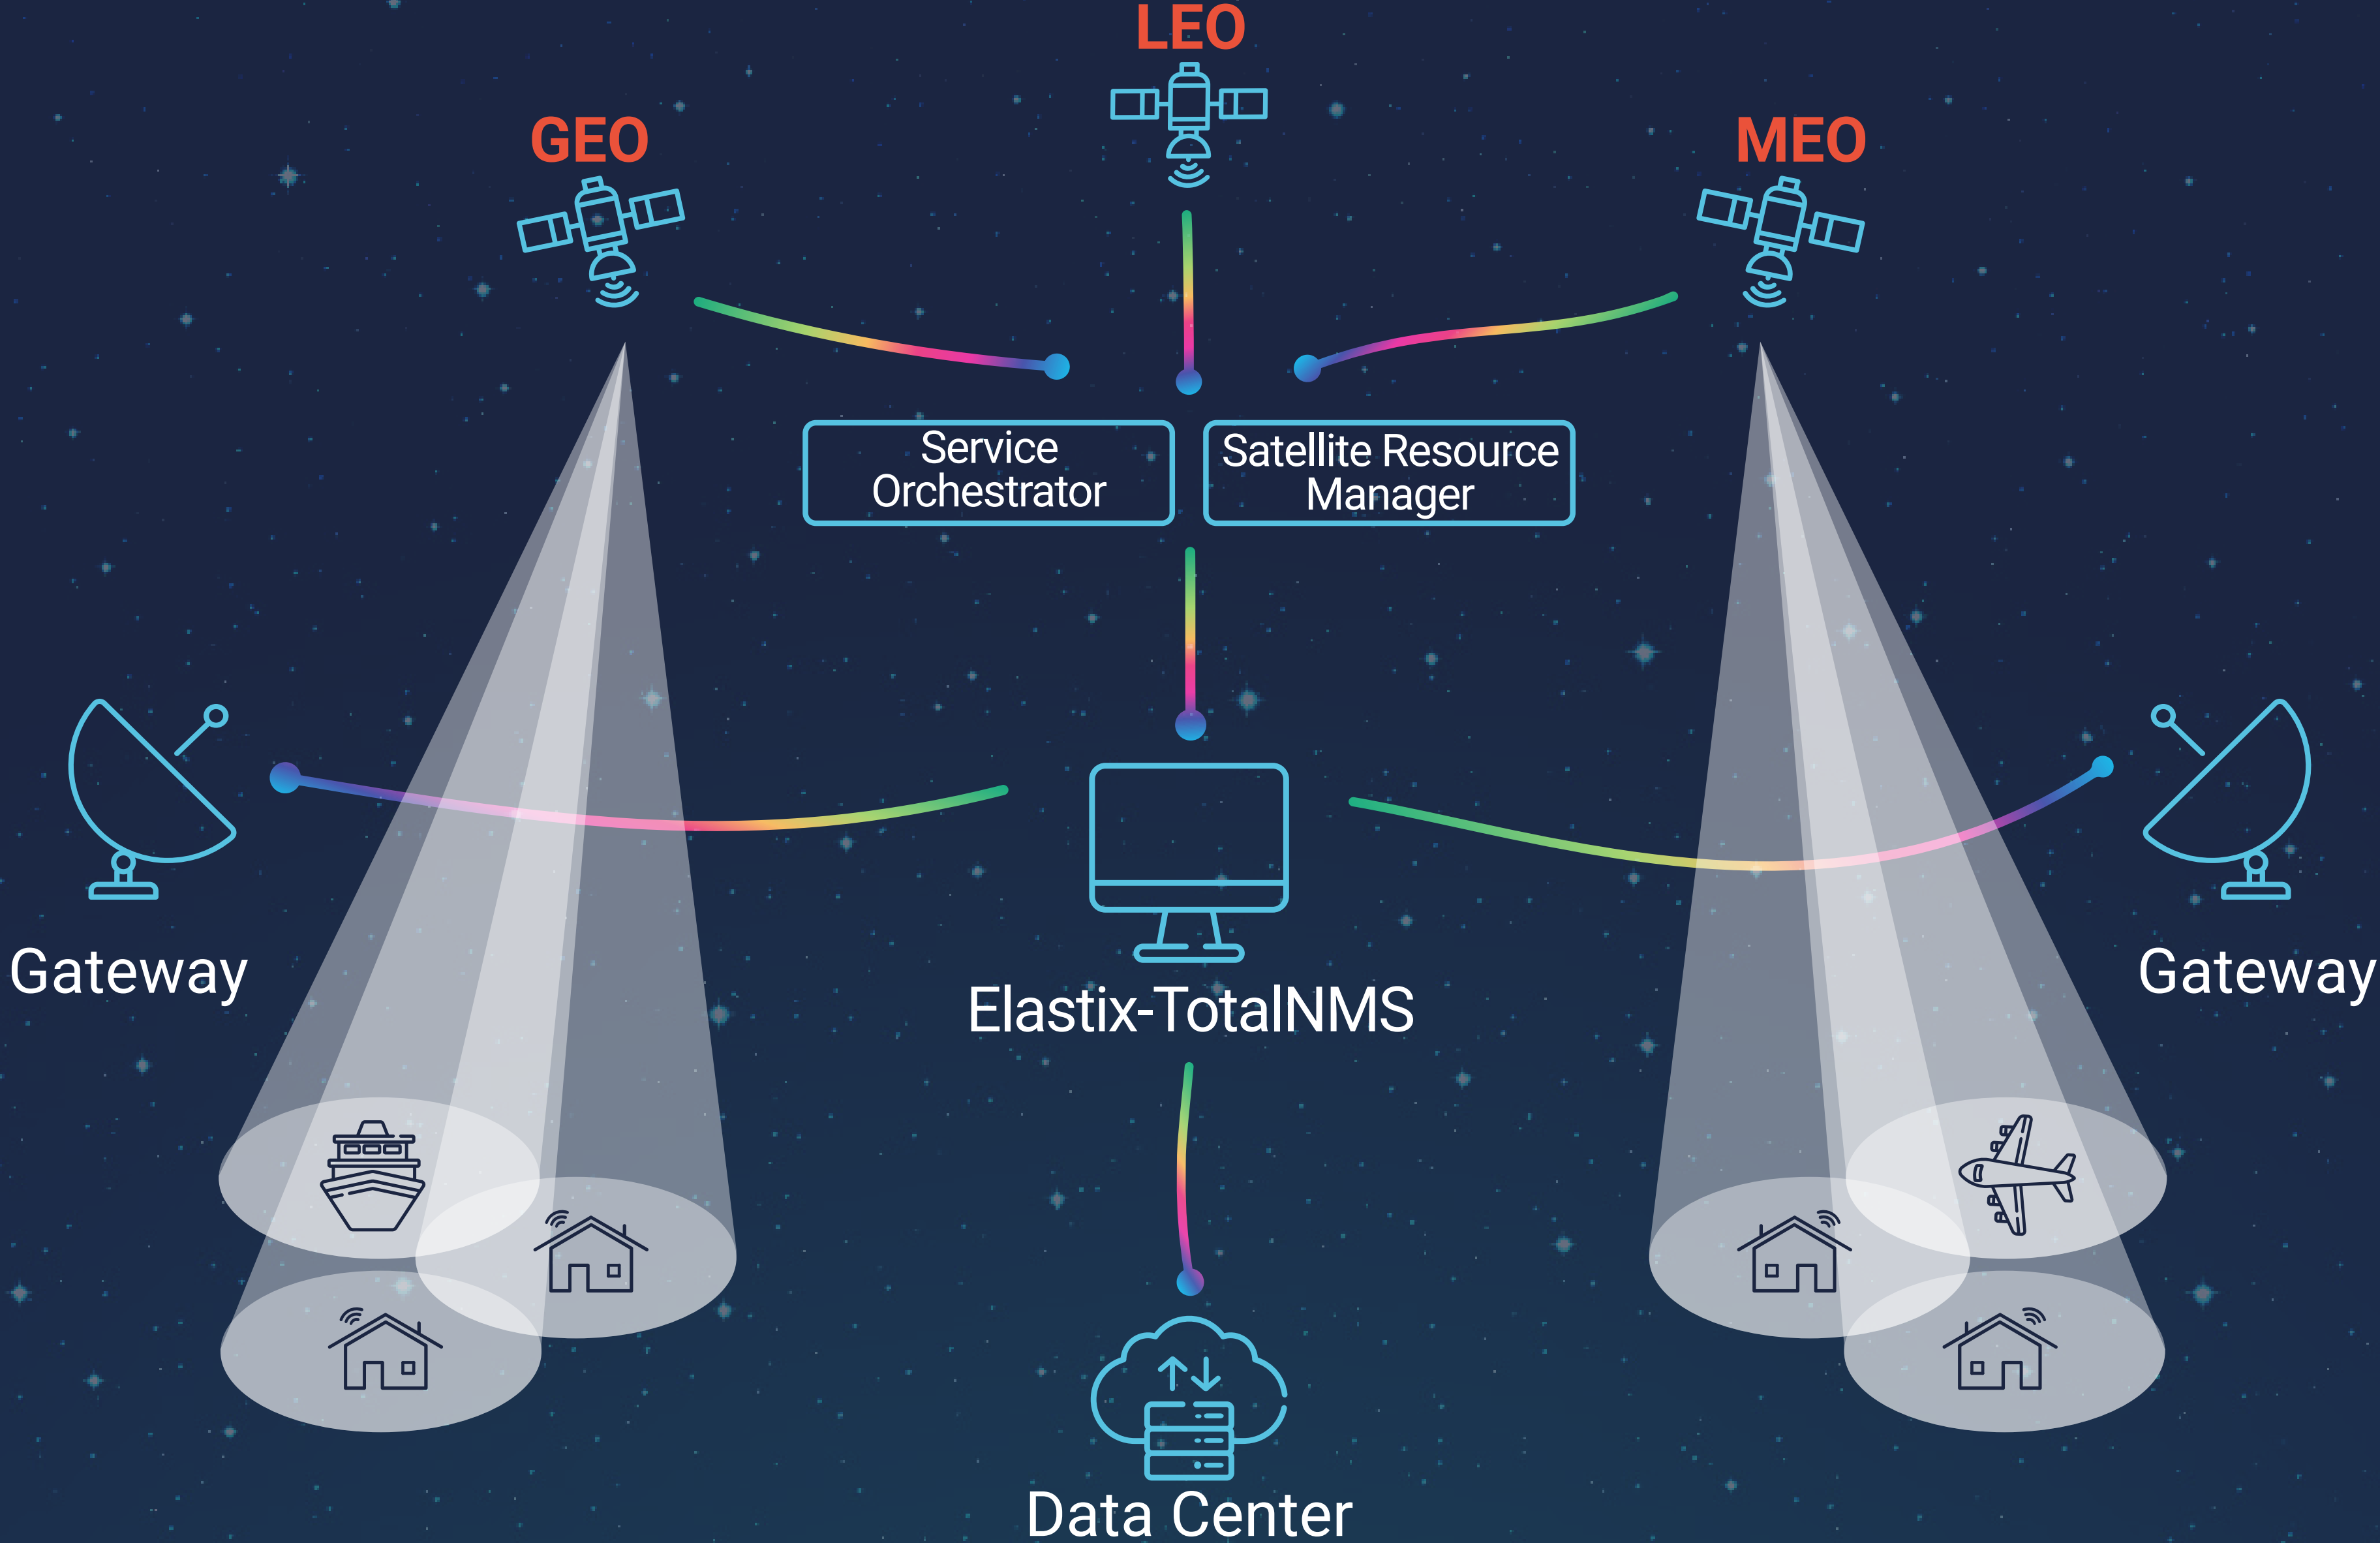

# Smart management of multi-orbit networks and software-defined satellites

# Integrates with Satellite Resource Managers (SRM) and service orchestrators, utilizing standard REST interface and Kafka Big Data Streams

# High scalability and availability with a cloud-native microservices-based Kubernetes architecture

# Seamless and quick multi-orbit, beam and satellite handover