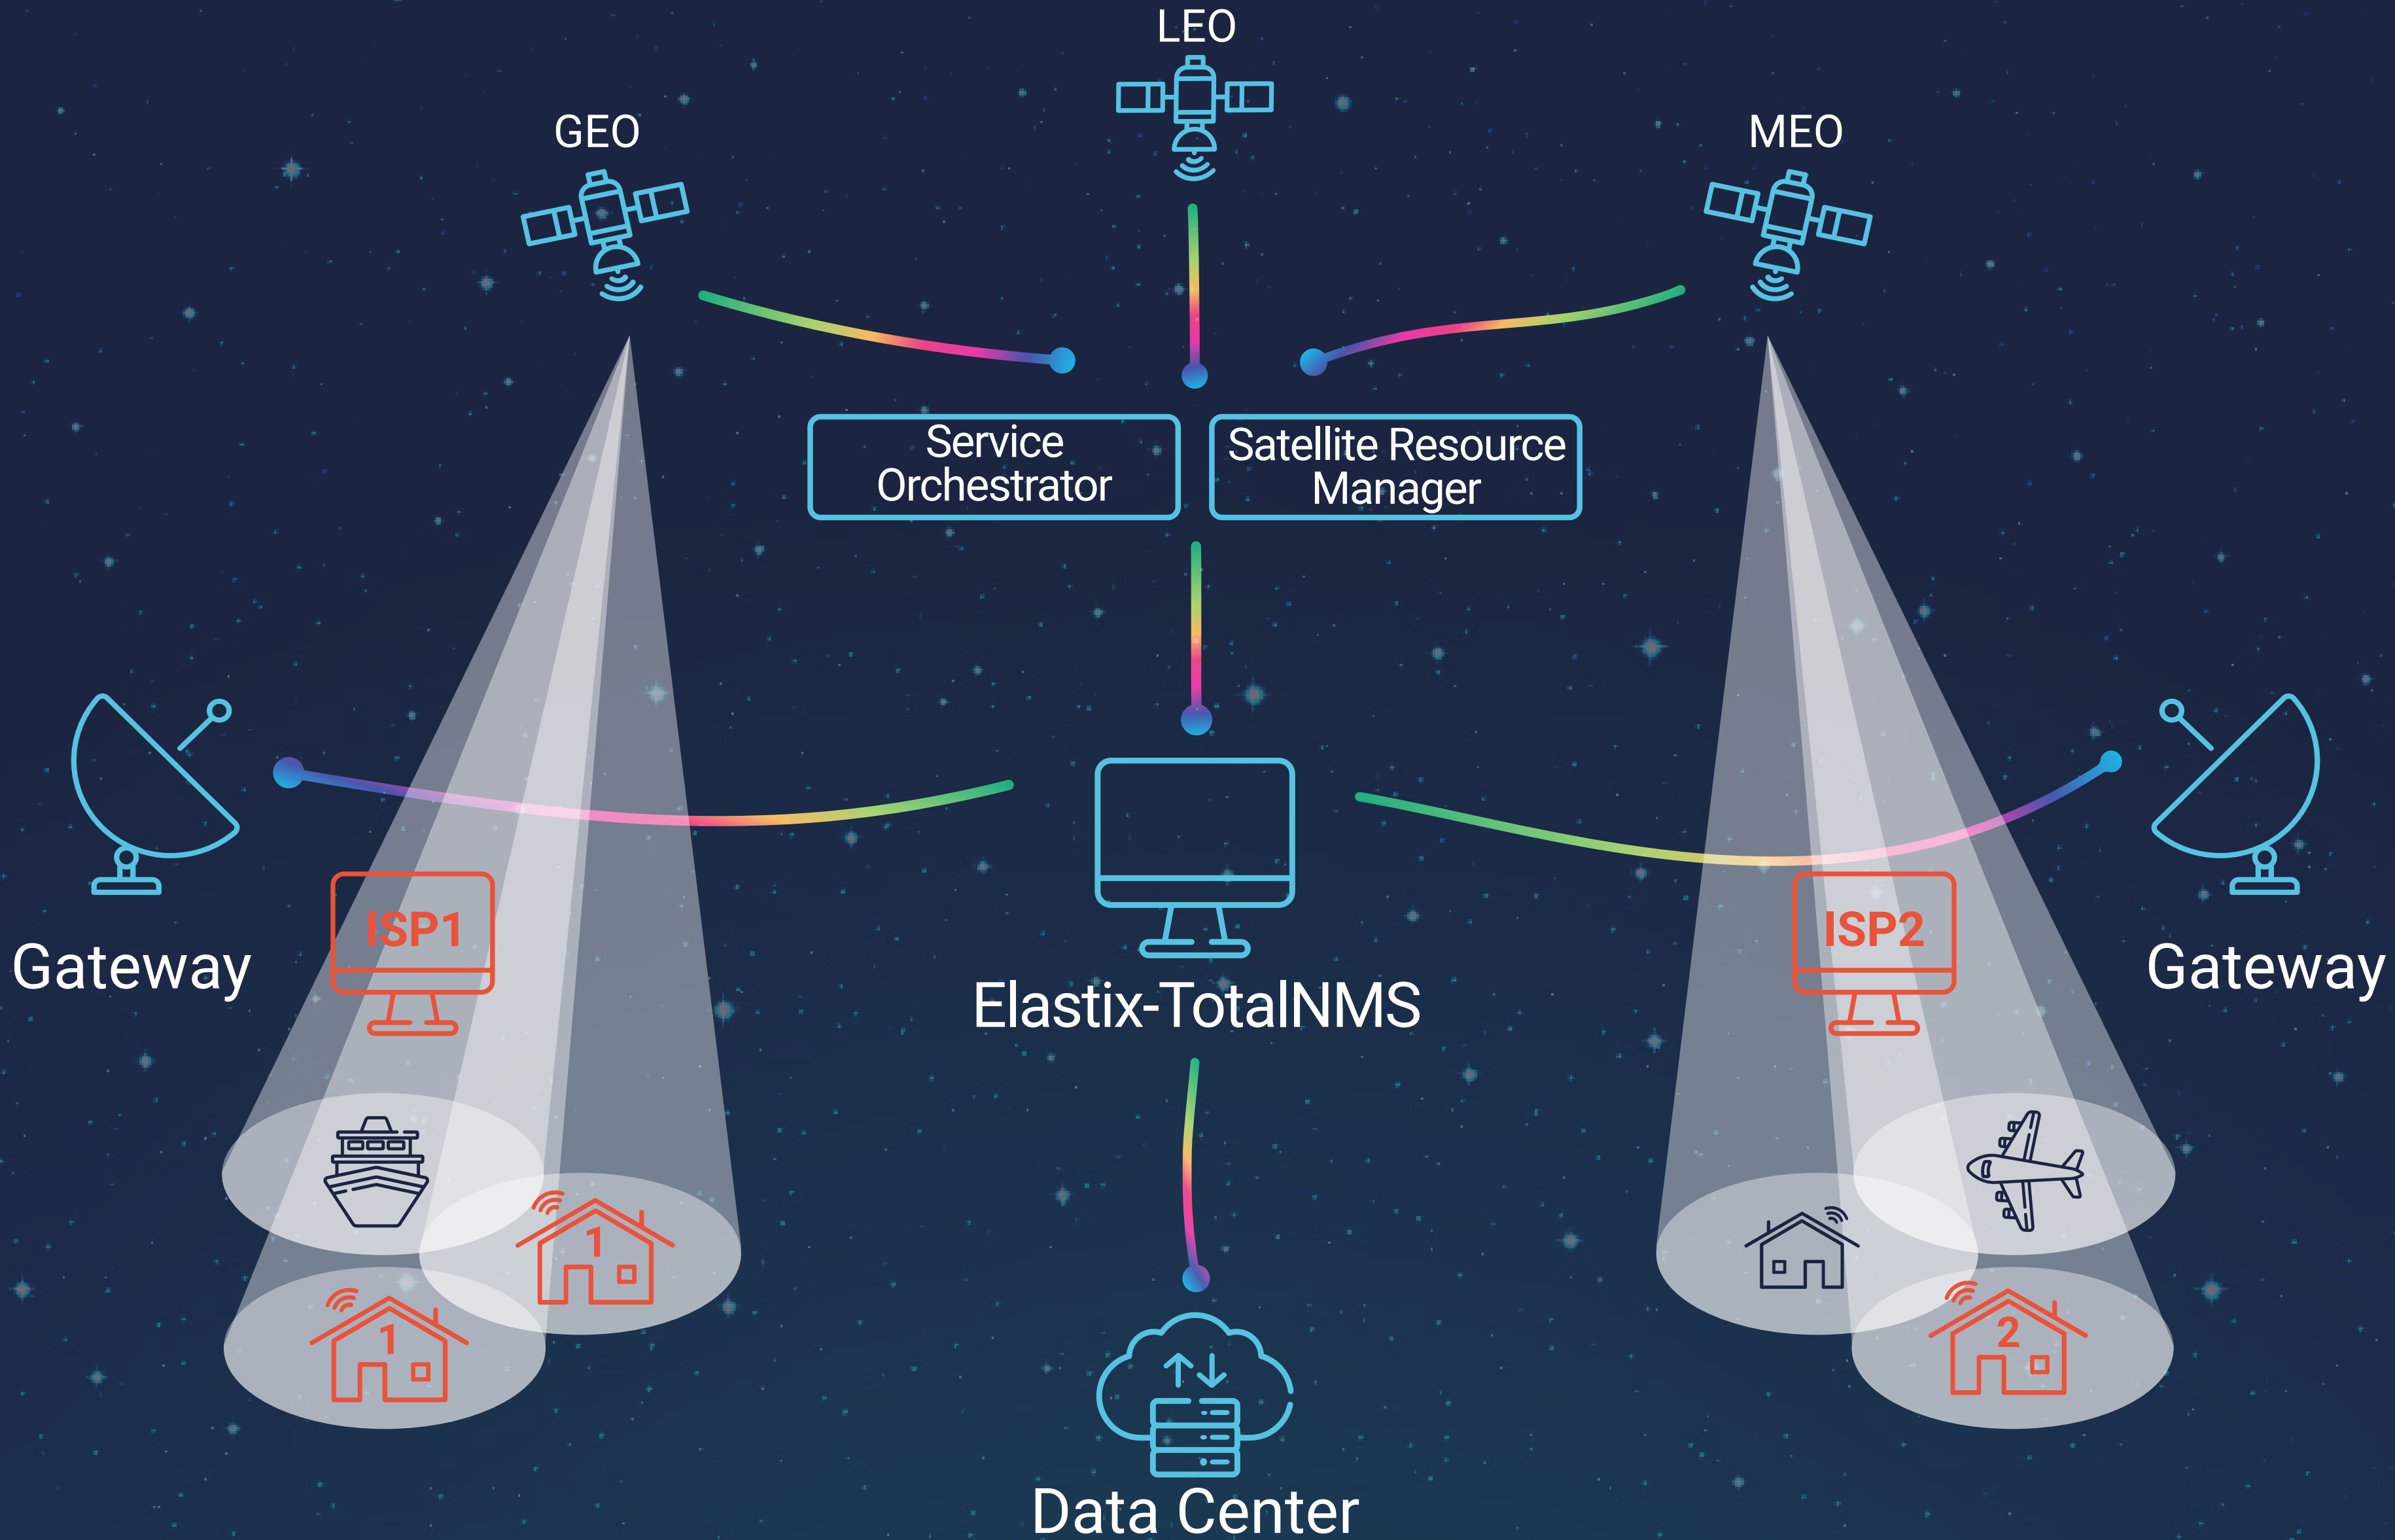

Rich service portfolio accommodates all MNO, Telco and ISP needs