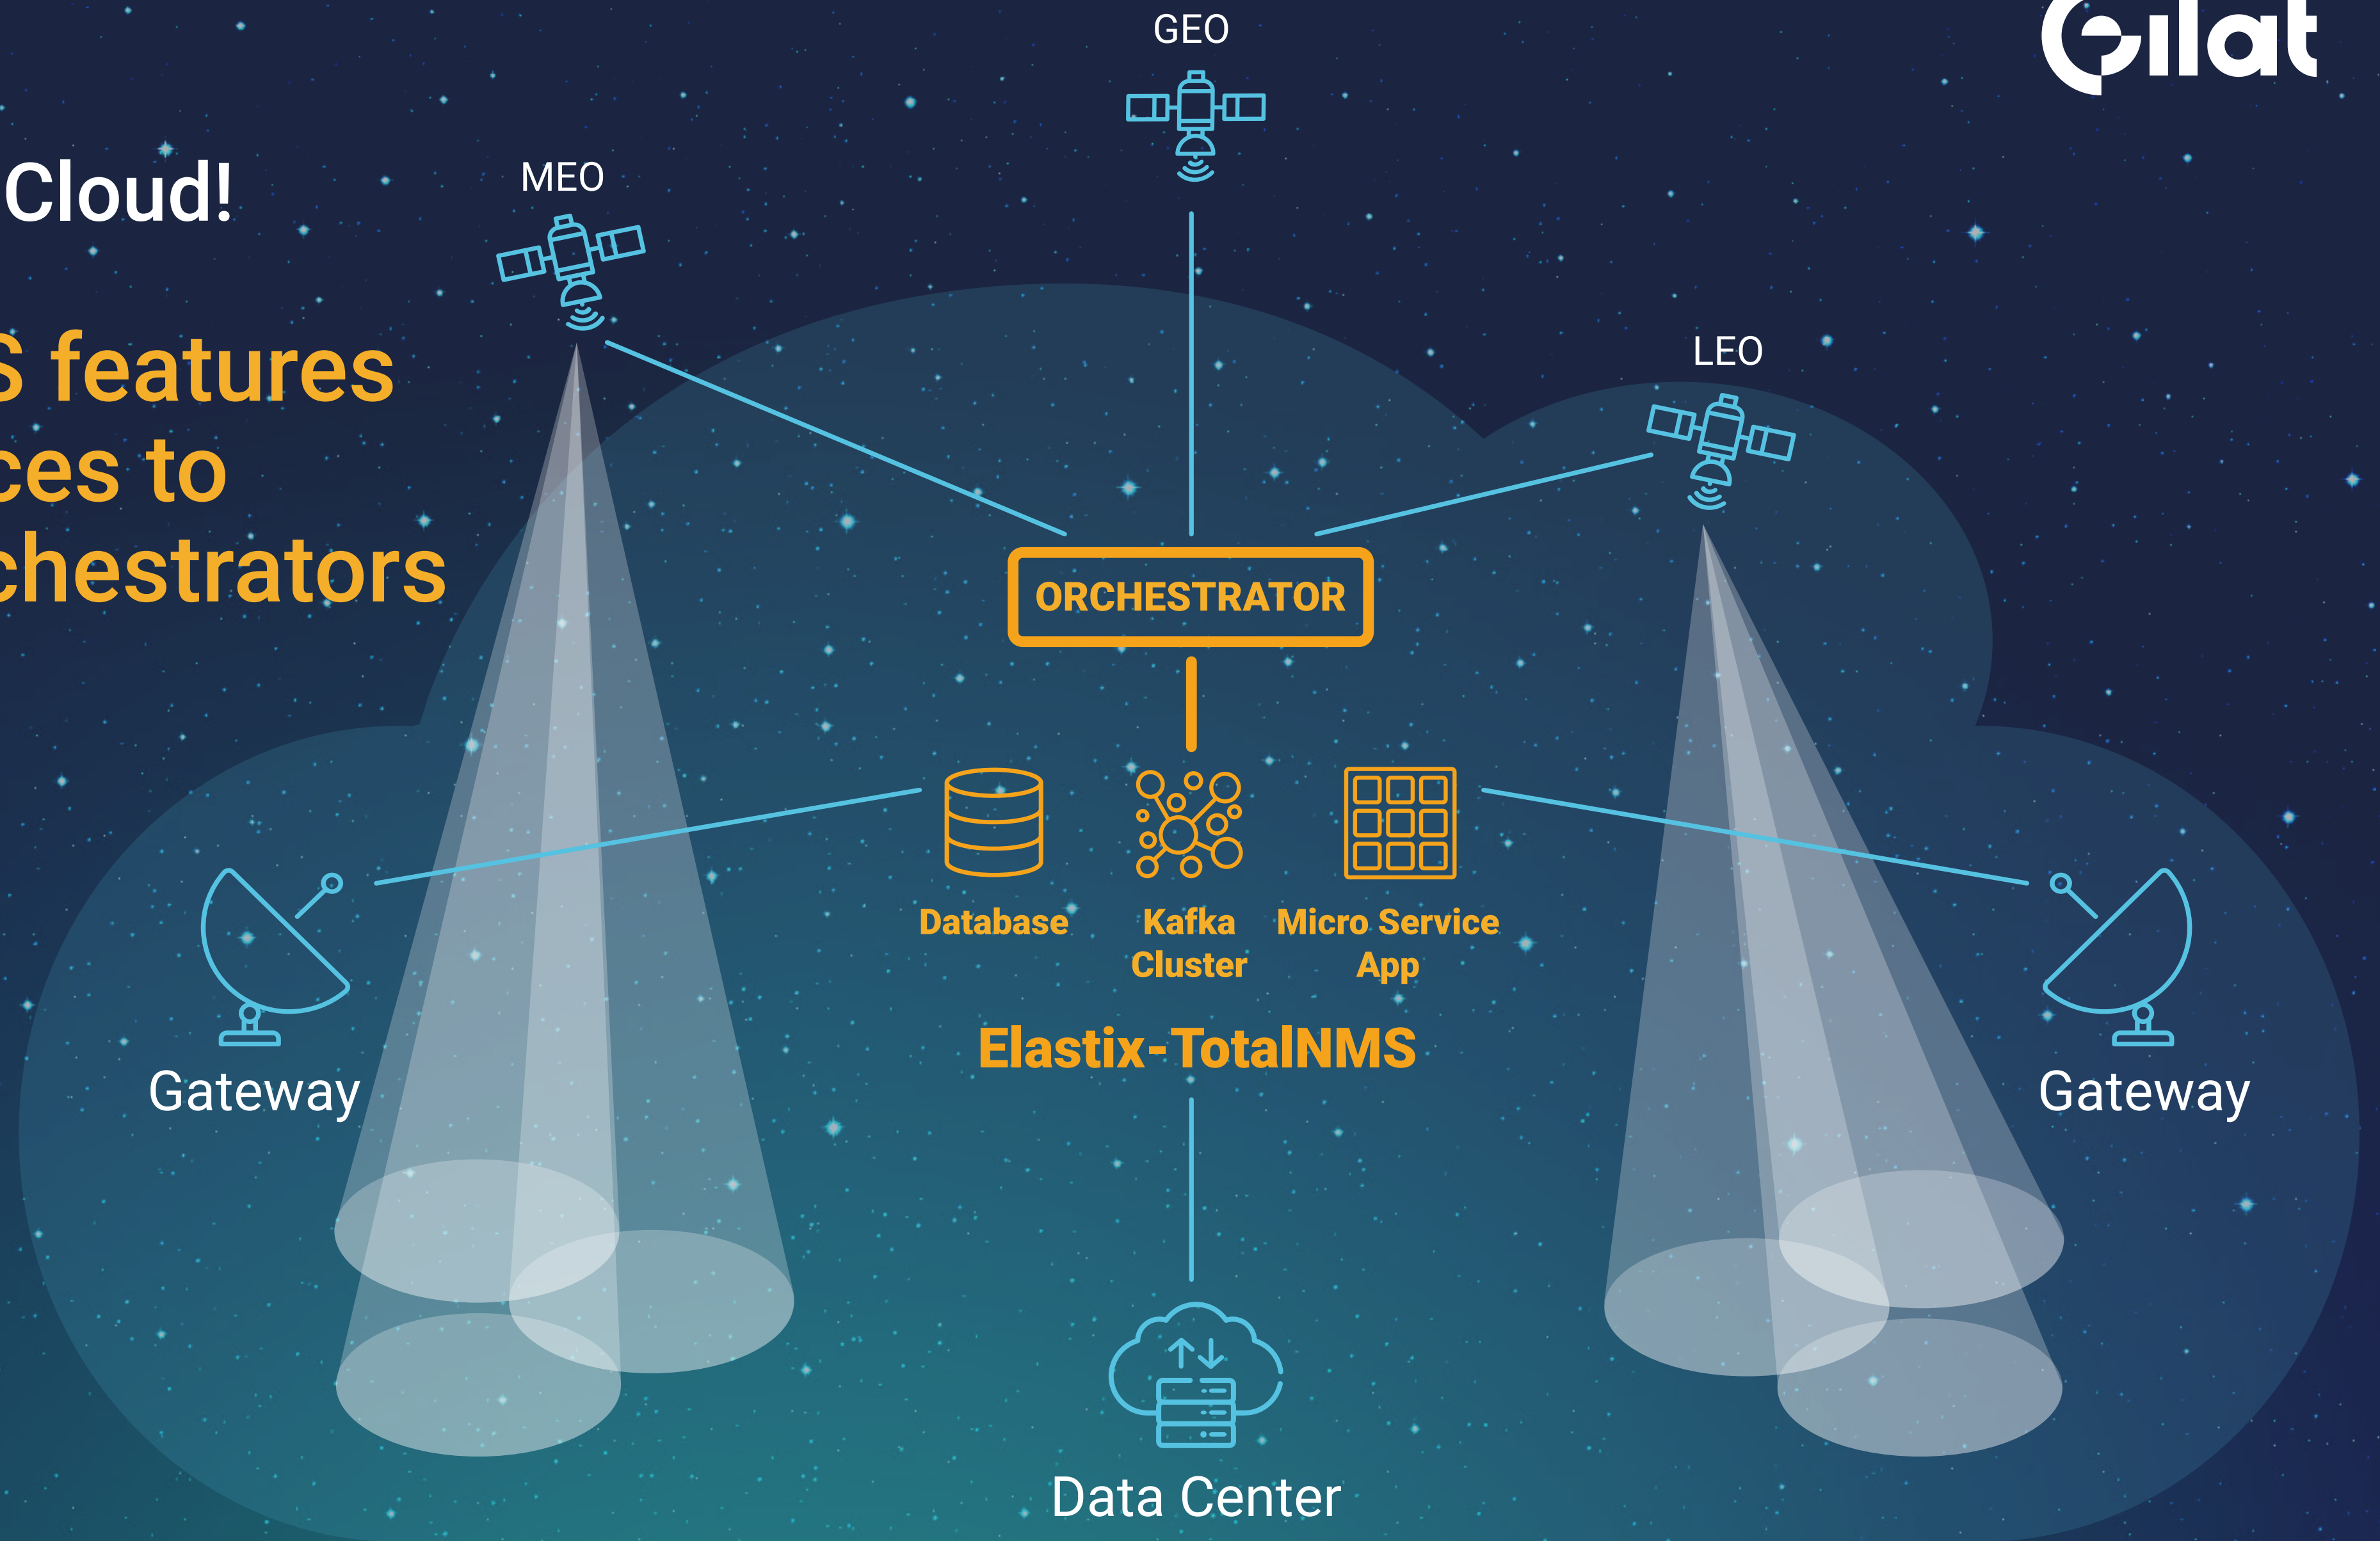

Architected for the Cloud!

Elastix-Architecture is ideal for maximizing throughput over IaaS & PaaS cloud models

Architected for the Cloud!

Elastix-TotalNMS features standard interfaces to cloud service orchestrators

skyedge **IV**

Architected for the Cloud!

A platform with software built for virtual optimal scalability

Architected for the Cloud!

Will allow operators to optimally use cloud resources based on actual demand

Architected for the Cloud!

Will be managed as a cloud resource, enabling operational cost efficiency

skyyedge IV

Architected for the

Cloud