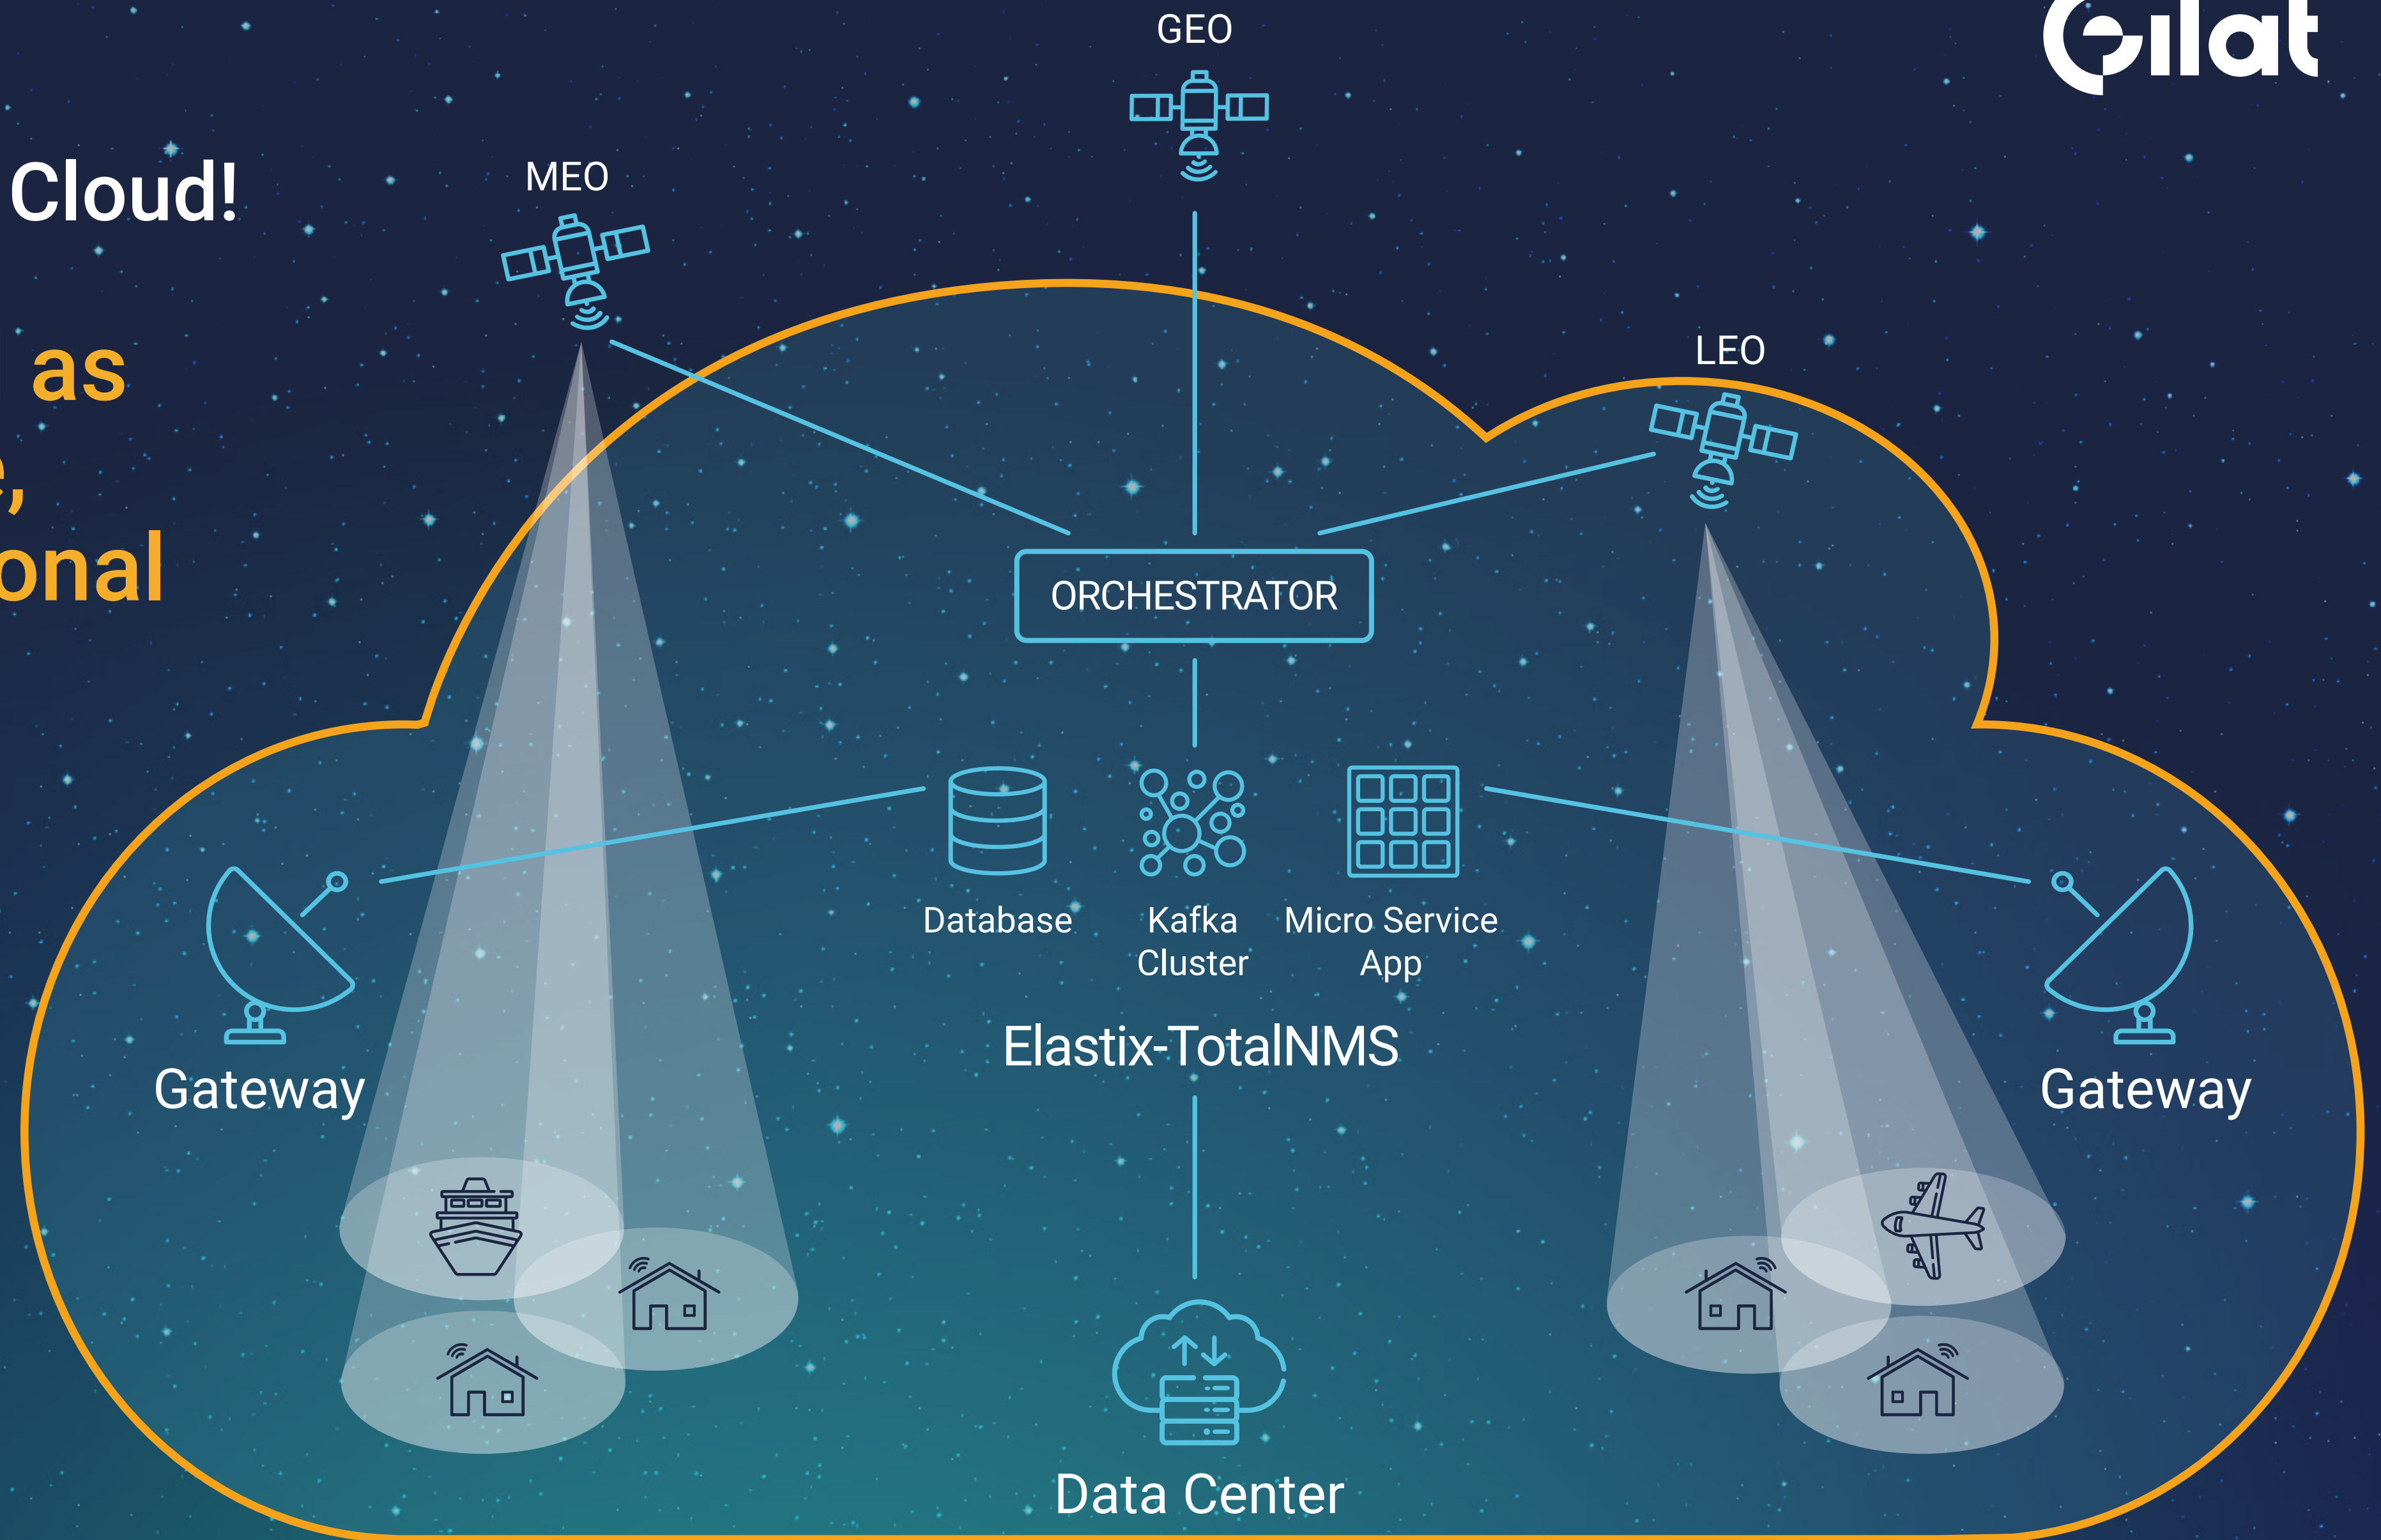

Architected for the Cloud!

Elastix-Architecture is ideal for maximizing throughput over IaaS & PaaS cloud models

Architected for the Cloud!

Elastix-TotalNMS features standard interfaces to cloud service orchestrators

skyedge **IV**

Architected for the Cloud!

A platform with software built for virtual optimal scalability

Architected for the Cloud!

Will allow operators to optimally use cloud resources based on actual demand

Architected for the Cloud!

Will be managed as a cloud resource, enabling operational cost efficiency

skyyedge IV

Architected for the

Cloud