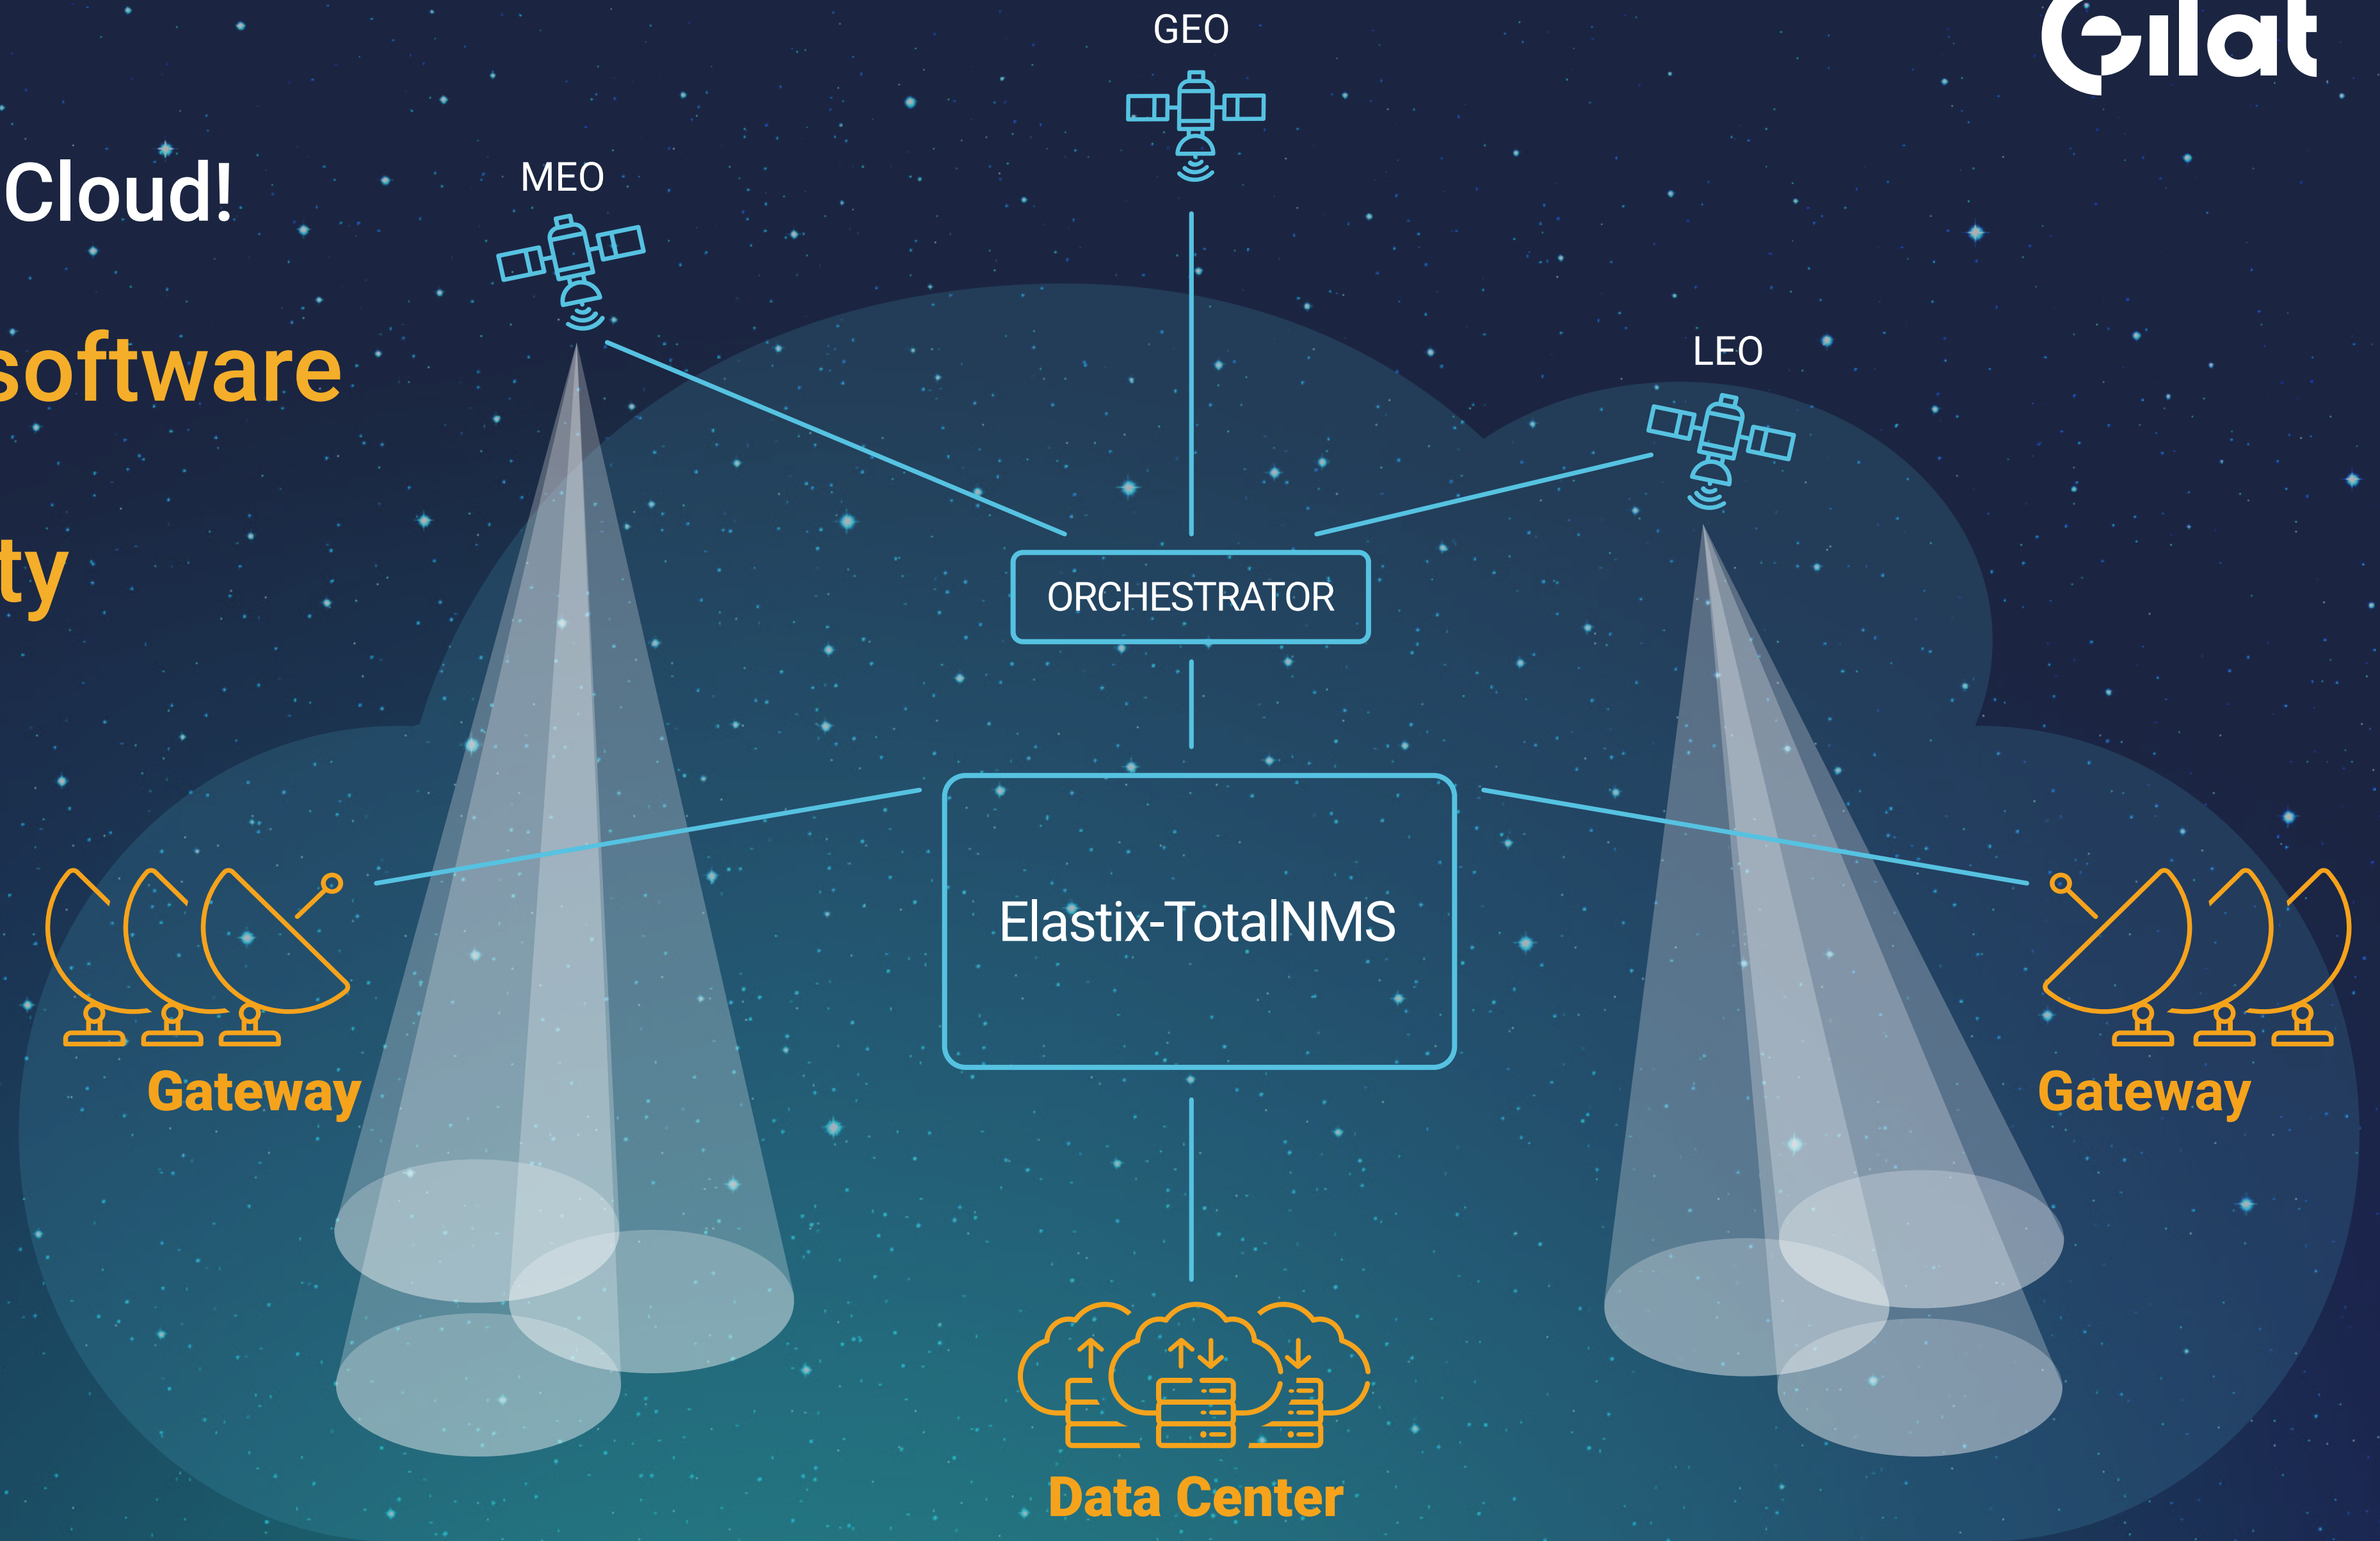

Architected for the Cloud!

Elastix-Architecture is ideal for maximizing throughput over IaaS & PaaS cloud models

Architected for the Cloud!

Elastix-TotalNMS features standard interfaces to cloud service orchestrators

skyedge **IV**

Architected for the Cloud!

A platform with software built for virtual optimal scalability

Architected for the Cloud!

Will allow operators to optimally use cloud resources based on actual demand

Architected for the Cloud!

Will be managed as a cloud resource, enabling operational cost efficiency

skyyedge IV

Architected for the

Cloud