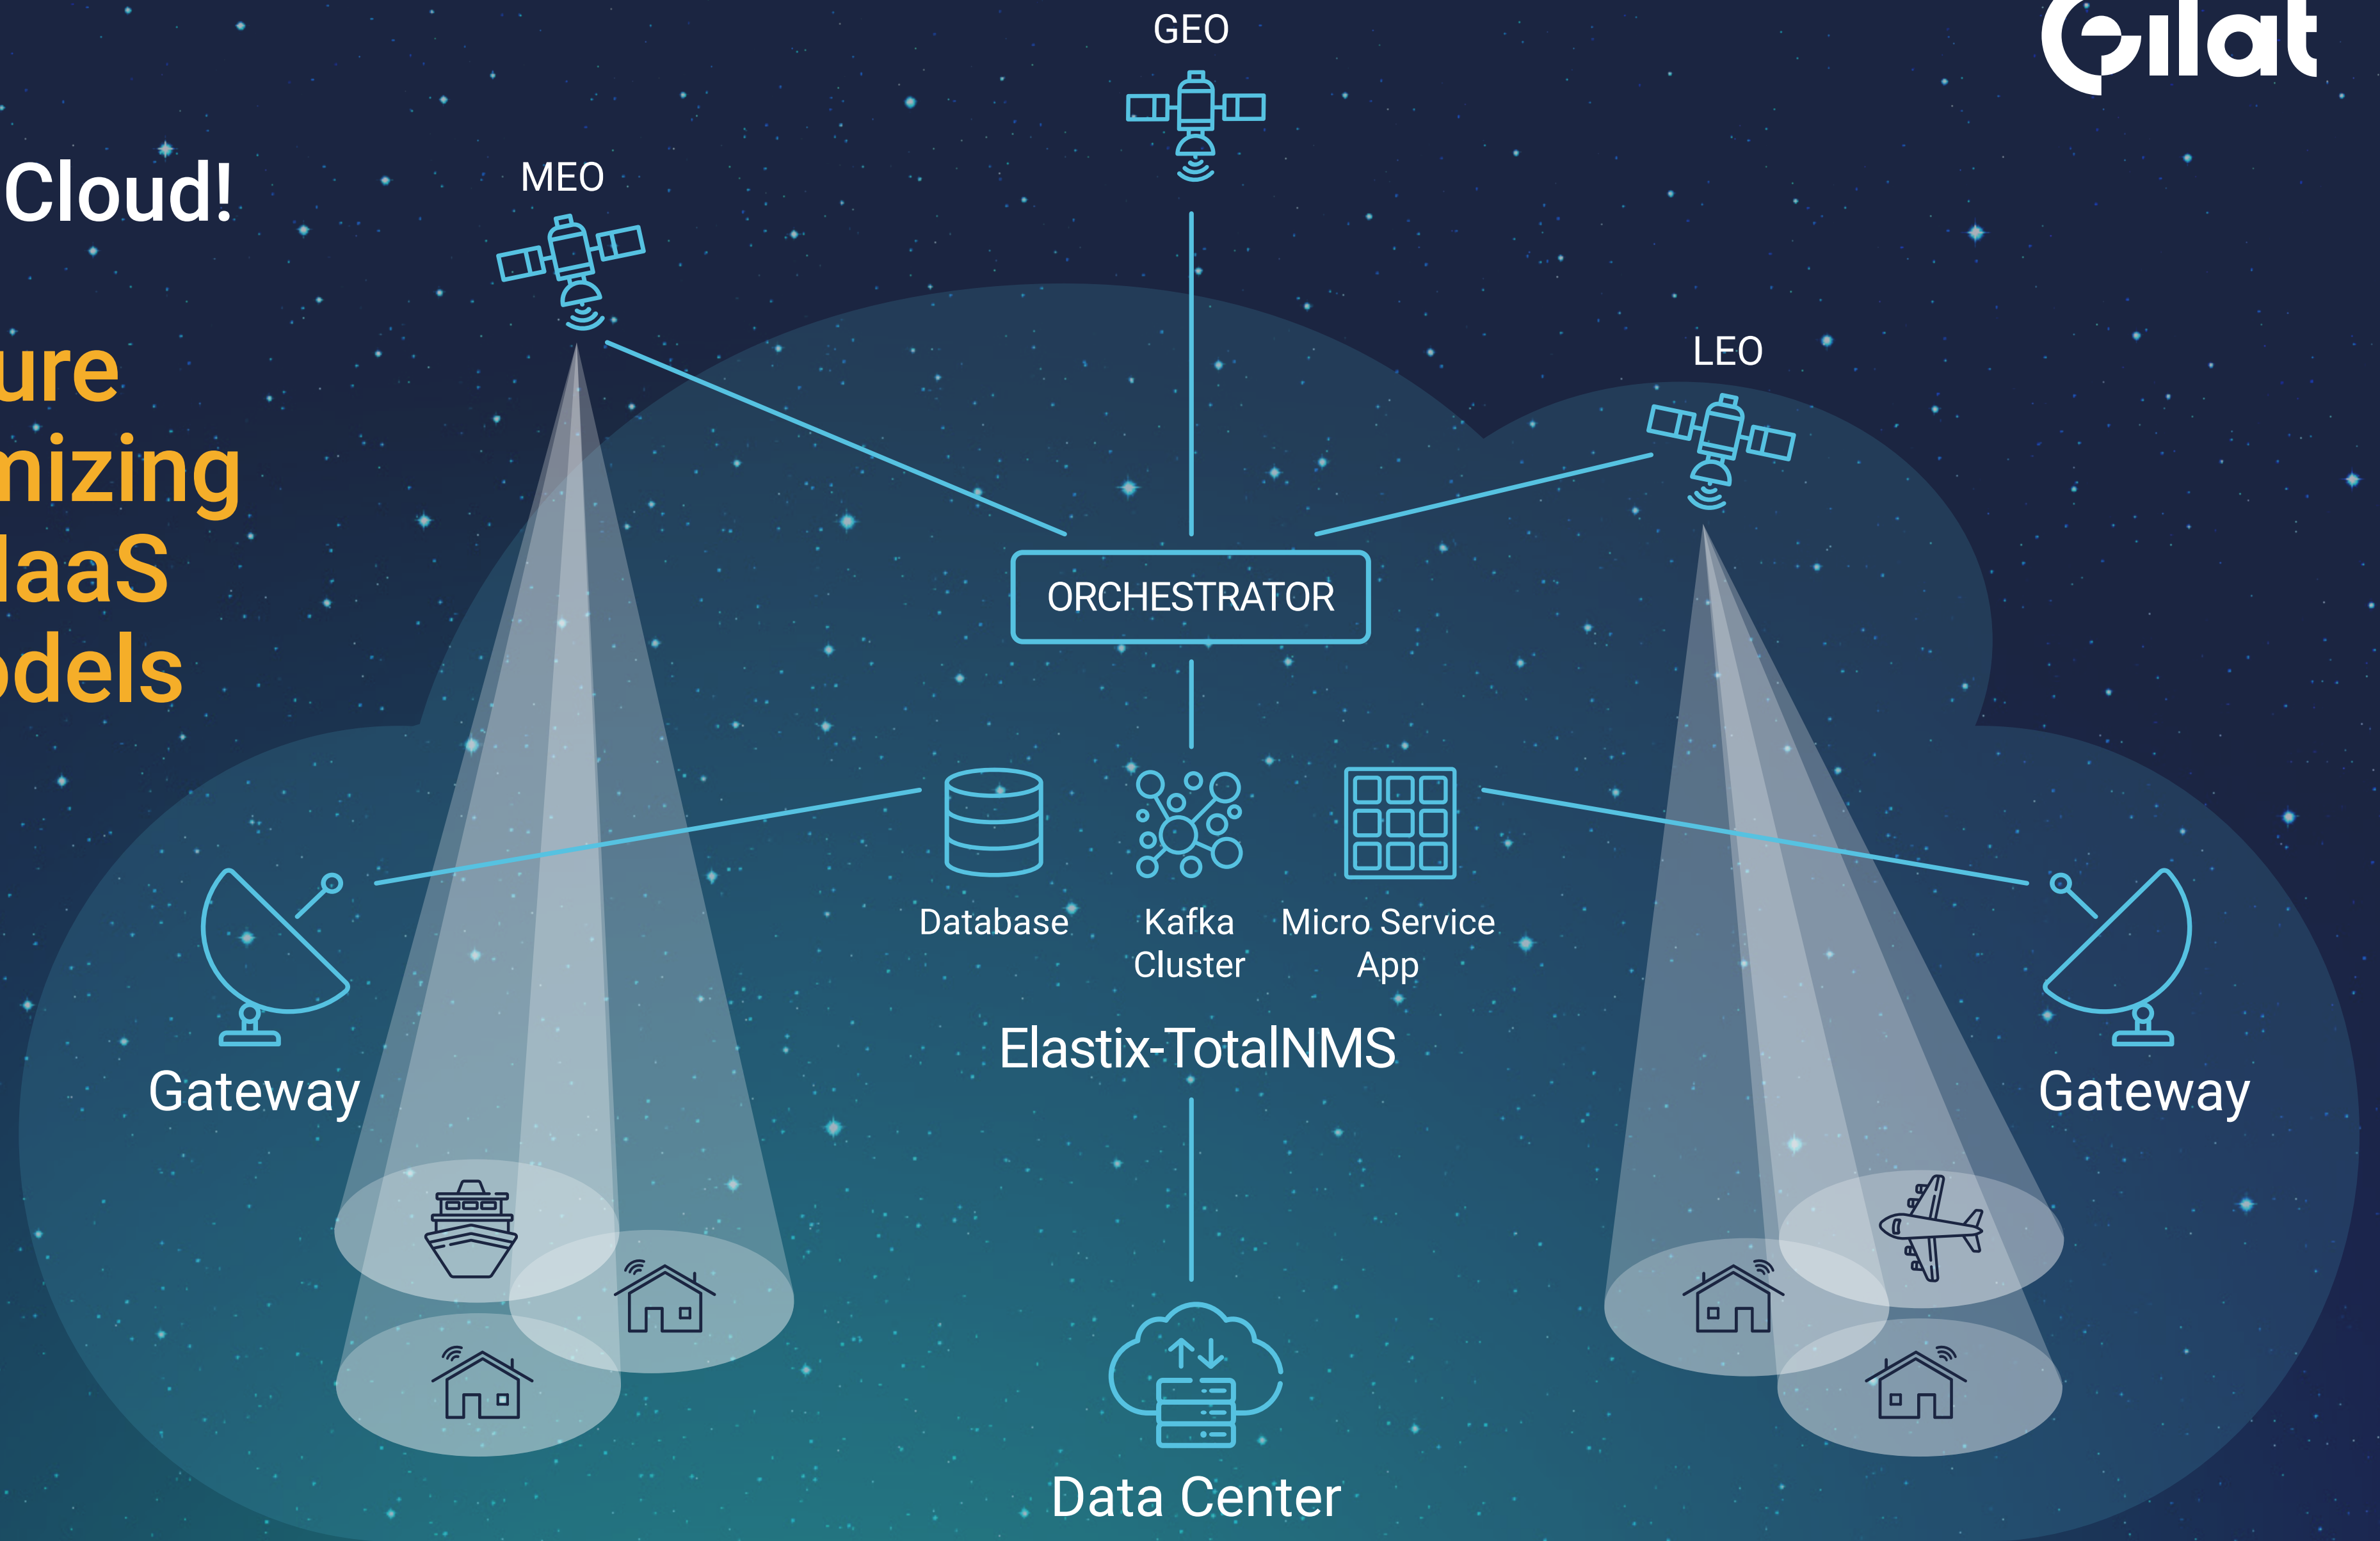

Architected for the Cloud!

Elastix-Architecture is ideal for maximizing throughput over IaaS & PaaS cloud models

Architected for the Cloud!

Elastix-TotalNMS features standard interfaces to cloud service orchestrators

skyedge **IV**

Architected for the Cloud!

A platform with software built for virtual optimal scalability

Architected for the Cloud!

Will allow operators to optimally use cloud resources based on actual demand

Architected for the Cloud!

Will be managed as a cloud resource, enabling operational cost efficiency

skyyedge IV

Architected for the

Cloud