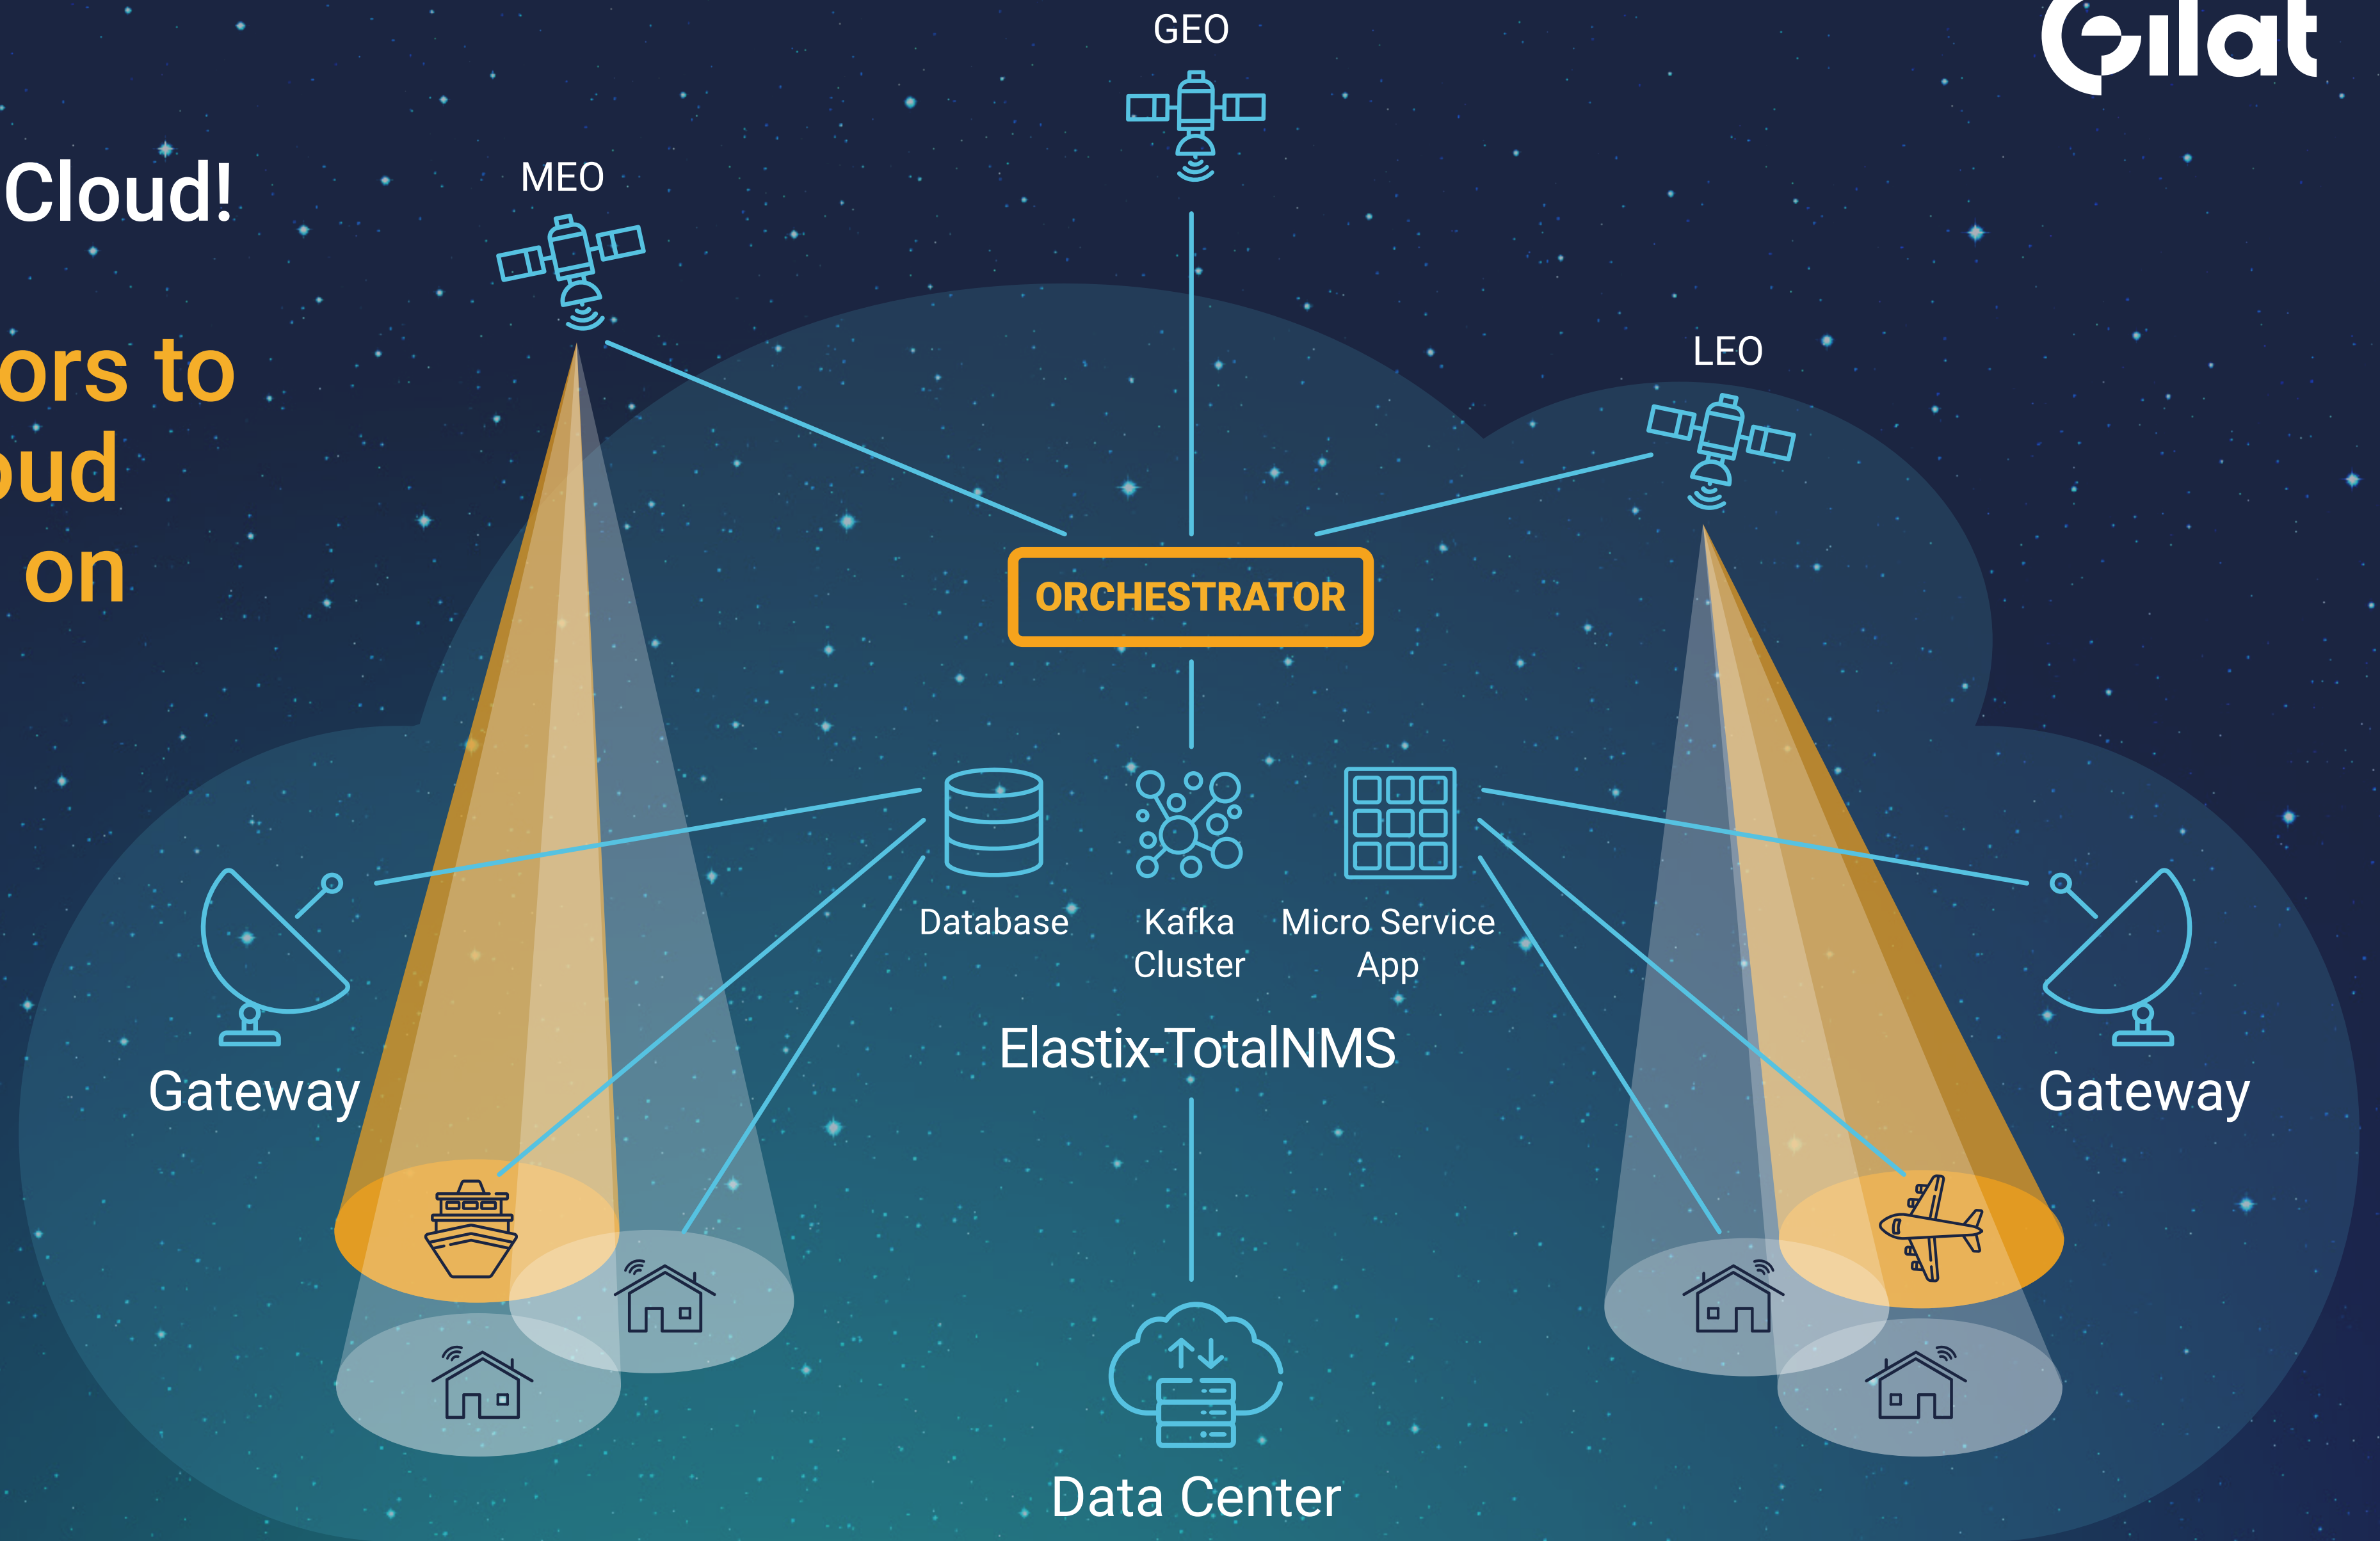

Architected for the Cloud!

Elastix-Architecture is ideal for maximizing throughput over IaaS & PaaS cloud models

Architected for the Cloud!

Elastix-TotalNMS features standard interfaces to cloud service orchestrators

skyedge **IV**

Architected for the Cloud!

A platform with software built for virtual optimal scalability

Architected for the Cloud!

Will allow operators to optimally use cloud resources based on actual demand

Architected for the Cloud!

Will be managed as a cloud resource, enabling operational cost efficiency

skyyedge IV

Architected for the

Cloud